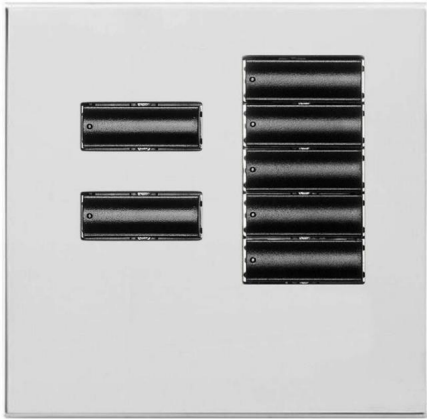

QS Keypads - European

Lutron European Wall Switch Plate
Satin Chrome 7 Button Plate

MR. RESISTOR[®]
Lighting Specialist Est. 1968

QSWER-7BRLN-SC

Satin Chrome 7 Button Plate
Quicklink: Q3F4F

The **Lutron European** range of **Wall Switches** is specifically designed for use with the Lutron Grafik Eye QS System. Available with ten different button combinations for scene control. The five button and the eight button switches also have the option of being operated by IR for use with a remote control. Control lights blinds of a combination of both. Each keypad includes two built-in contact closures.

General

Colour Chrome