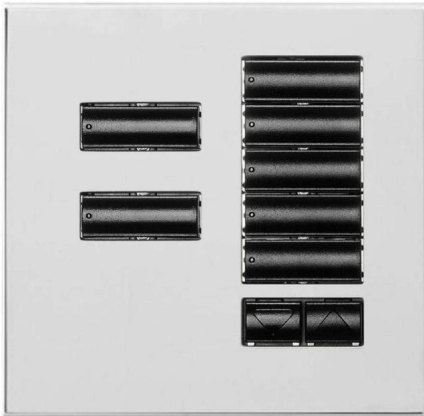

# QS Keypads - European

Lutron European Wall Switch

Satin Chrome 7 Button R/L

---

## QSWE7BRLN-SC

Satin Chrome 7 Button R/L

Quicklink: Q3F48

---

The **Lutron European** range of **Wall Switches** is specifically designed for use with the Lutron Grafik Eye QS System. Available with ten different button combinations for scene control. The five button and the eight button switches also have the option of being operated by IR for use with a remote control. Control lights blinds of a combination of both. Each keypad includes two built-in contact closures.

### General

Colour Chrome

Construction Plastic

### Dimensions

Length 86mm

Width 86mm

---