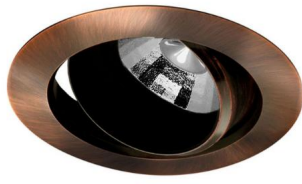

# Elegant

Elegant Adjustable LED Reality Retro GU10 Warm White (3000K)  
5W (=50W) 60°

### Dimensions

Cut Out	62mm (Diameter)
Diameter	70mm
Minimum Depth	90mm

### Light Characteristics

Beam Angle	60°
Colour Temperature	3000K Warm White
Halogen Equivalent	50W
Wattage	
Lumens	500 lm
Lumens Per Watt	100 lm/W

The **50mm Tilting Downlighter** holds a 50mm lamp. The downlighter uses a spring retention system for easy installation and lamp changing. The light can be adjusted up to 30° for directional lighting.

# Elegant

Elegant Adjustable LED Reality Retro GU10 Warm White (3000K)  
5W (=50W) 60°

---

Dimensions using our GU10 LED 5W Retro lamps