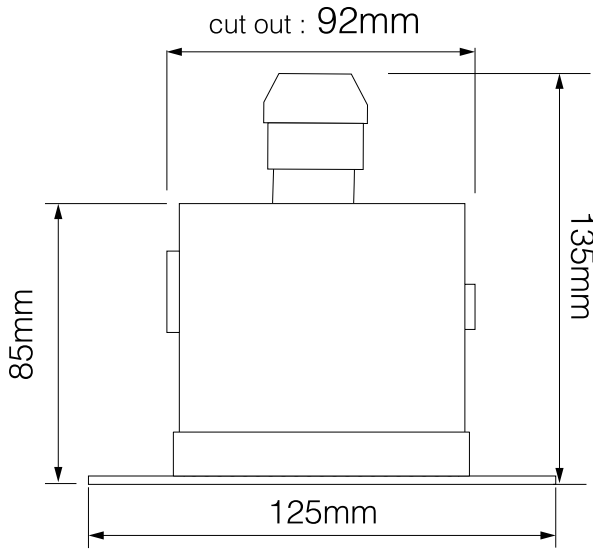

Trimless Round Metal

Trimless Round Fire Rated Fixed Clear Glass Downlight IP55 GU10 240V
Black 50W

Trimless Downlights with Large GU10 Lamp