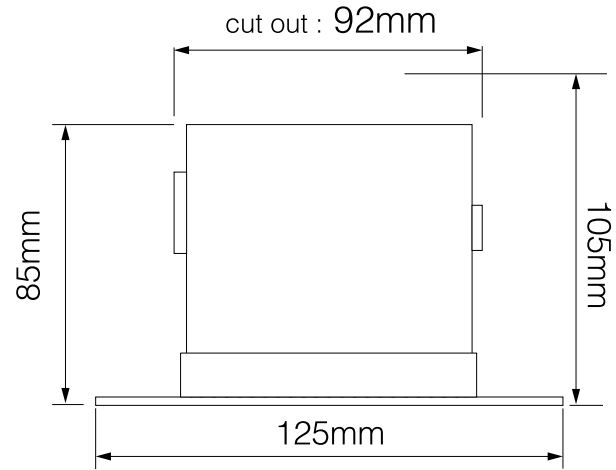

Trimless Downlights with Retro GU10 Lamp