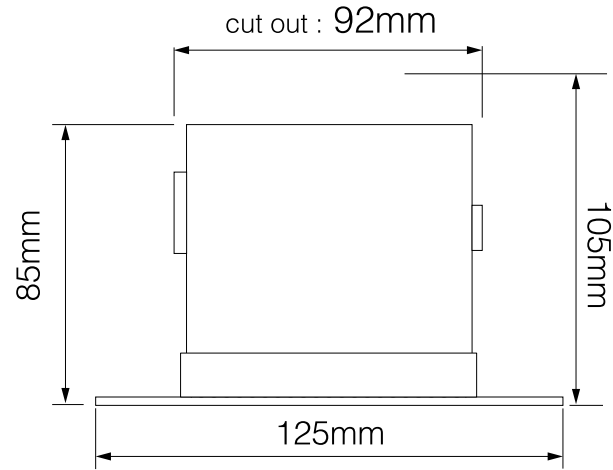

Trimless Downlights with Retro GU10 Lamp