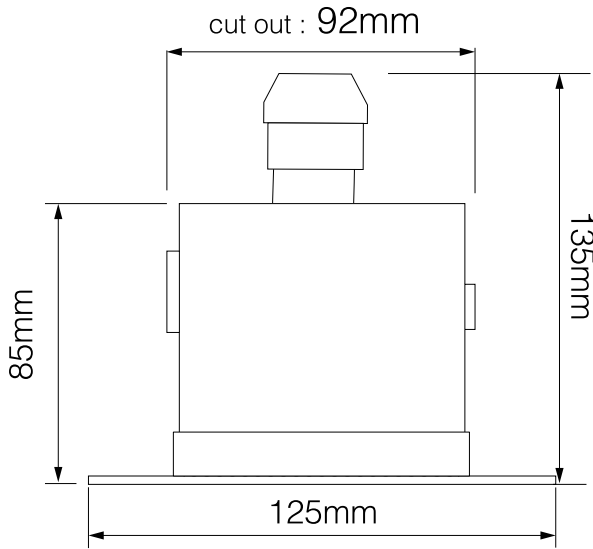

Trimless Round Metal

Trimless Round Fire Rated Fixed Clear Glass Downlight IP55 GU10 240V
Black 50W

MR. RESISTOR®
Lighting Specialist Est. 1968

Trimless Downlights with Large GU10 Lamp