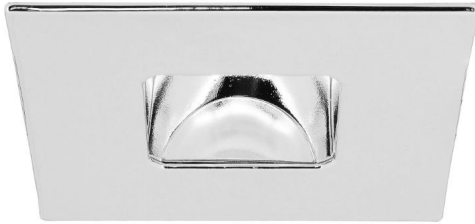

Blaze Square

Blaze Square Fire Rated Fixed LED Downlight Warm White (2700K)
7W (=75W) Chrome

MR. RESISTOR[®]
Lighting Specialist Est. 1968

FIRE BLAZSQ802CH

7W (=75W) Chrome
Quicklink: Q3DF0

The **Blaze Square LED Downlight** is an IP64 fire rated downlight. Suitable for both domestic and commercial applications including bathroom usage, the Blaze Square LED downlight comes in a chrome finish, and includes integrated 7W dimmable CREE LED.

Key Features

- Complies with October 2010 Part L regulations
- Waterproof, double insulated, IP64 - Part P
- Soundproof - Part E
- Fully dimmable with most triac dimmers
- Equivalent to 75W halogen
- Small and compact
- CREE LED.
- Built-in driver

General

Colour	Chrome
Construction	Die-Cast Aluminium
Dimmable	Yes
IP Rating	IP64

Dimmable	Yes
----------	-----

Dimensions

Cut Out	64mm (Diameter)
Length	81mm
Minimum Ceiling	70mm
Depth	
Width	81mm

Electrical