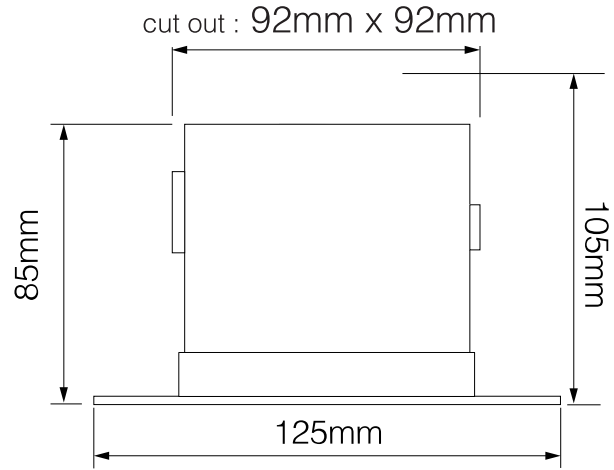

Trimless Downlights with Retro GU10 Lamp