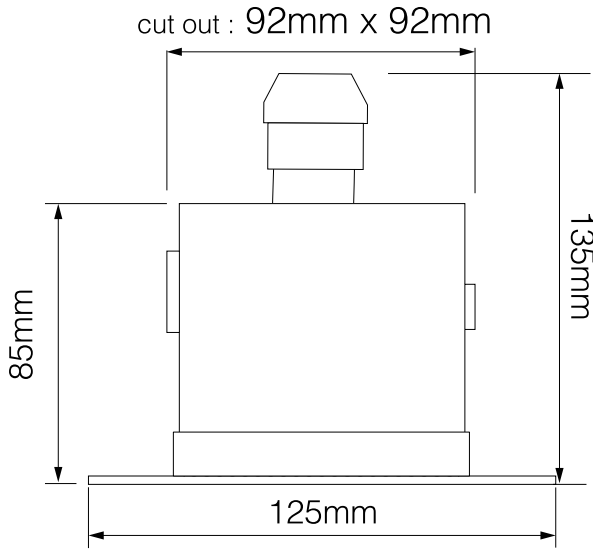

Trimless Square Metal

Trimless Square Fire Rated Adjustable Downlight GU10 240V
Black 50W

Trimless Downlights with Large GU10 Lamp