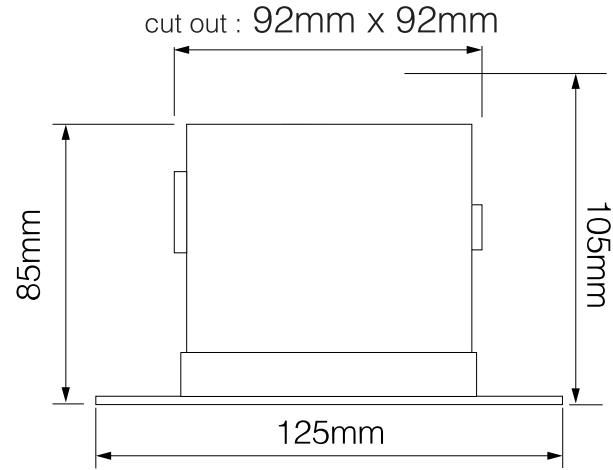

Trimless Downlights with Retro GU10 Lamp