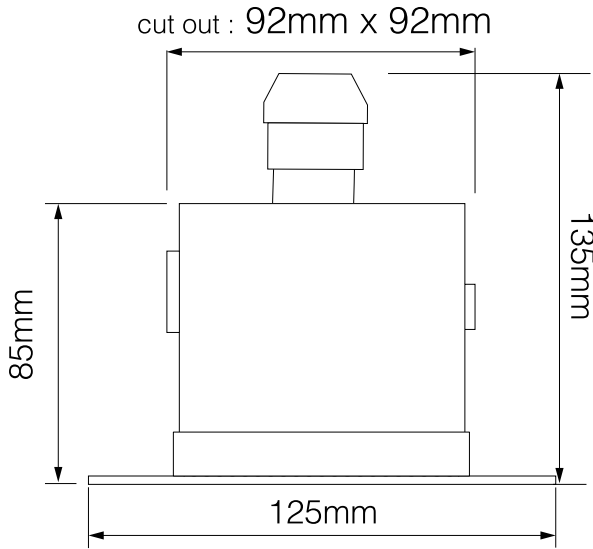

Trimless Square Metal

Trimless Square Fire Rated Adjustable Downlight GU10 240V
Black 50W

MR. RESISTOR®
Lighting Specialist Est. 1968

Trimless Downlights with Large GU10 Lamp