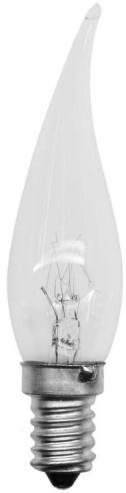

Classic French Candles

Bent-tip medium glass candle
Clear 25W / E14 (SES)

012137

Clear 25W / E14 (SES)
Quicklink: Q3D0E

This is the **medium bent tip glass French candle lamps**. They are suitable for many fittings, particularly chandeliers.

General

Cap SES / E14

Dimensions

Diameter 35mm

Length 125mm

Electrical

Voltage 240V
