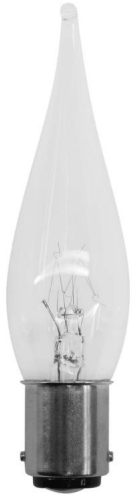

# Classic French Candles

Pointed small glass candle  
Clear 15W / B15 (SBC)

---

## 011665

Clear 15W / B15 (SBC)  
Quicklink: Q3CF7

---

This is the **small pointed glass French candle lamps**. They are suitable for many fittings, particularly chandeliers.

### General

Cap SBC / B15

### Dimensions

Diameter 22mm

Length 90mm