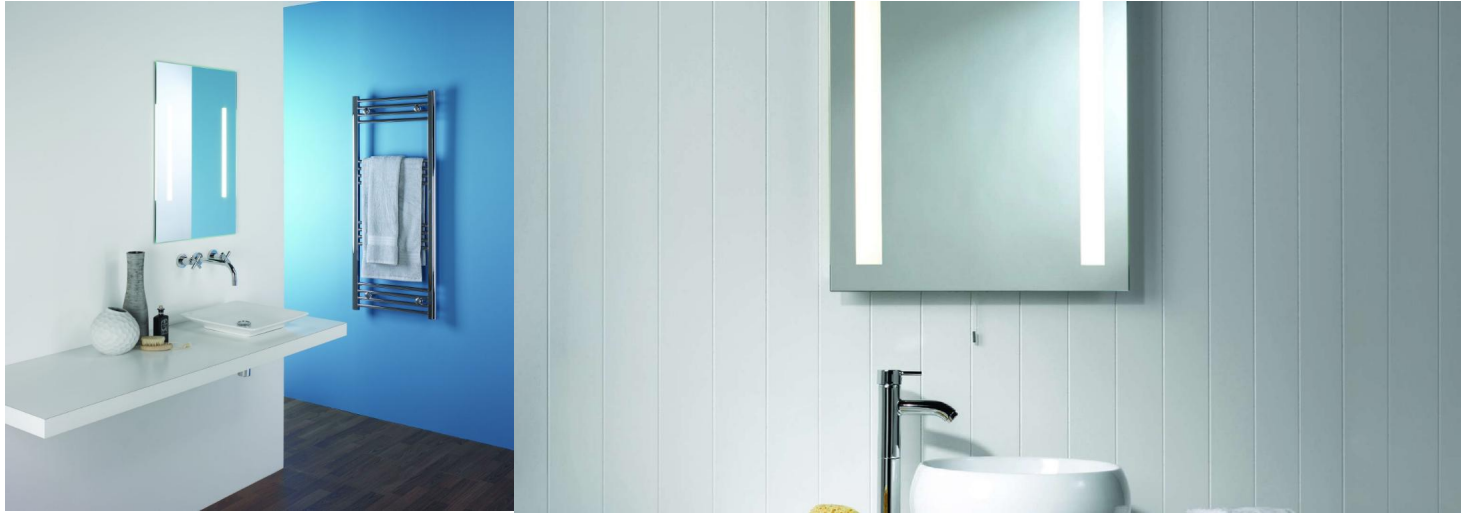

# Illuminated Mirror

Recess  
Unswitched

**MR. RESISTOR**<sup>®</sup>  
Lighting Specialist Est. 1968

### Dimensions

Depth	40mm
Height	700mm
Width	500mm

### Electrical

Maximum Wattage	56W (2 x 14W)
Voltage	240V

The **Recess illuminated** mirror light provides a nice diffused ambient light to surrounding walls whilst reducing shadows on the mirror surface. A depth of only 40mm reduces its impact and ensures greater flexibility in small or narrow bathrooms. Two 14W fluorescent lamp are incorporated into the fitting, providing sufficient light for tasks such as shaving whilst also meeting the requirements of Part L building regulations on the conservation of power.