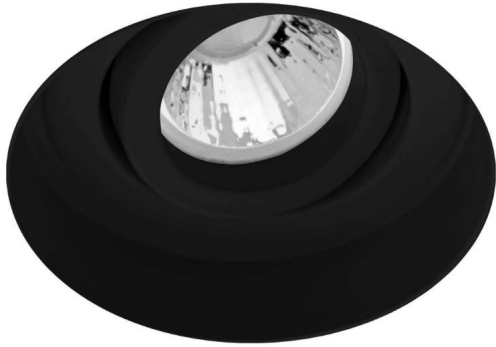

# Trimless Round Metal

Trimless Round Adjustable MR11 Downlight 12V  
Black 35W

## FRTRDMR11 BLACK

Black 35W  
Quicklink: Q3BC6

The **Trimless Downlight** is a fully adjustable downlight that is available in round or square, black or white. Using the different lampholders available you can select different light sources; Halogen, LED and Metal Halide. It is designed to be plastered into ceilings to give a **seamless** appearance. One of the advantages is that the downlight can be installed then plastered and painted.

### General

Cap	GU4 / MR11
Colour	Black
Construction	Die-Cast Aluminium / Steel Frame
Dimmable	Yes
IP Rating	IP20

### Dimensions

Cut Out	68mm (Diameter)
Diameter	62mm
Recessed Depth	22mm
Vertical Rotation	40°