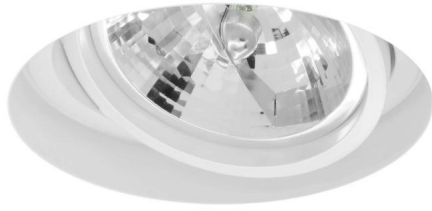

Trimless Round Metal

Trimless Round Adjustable AR111 Downlight 12V
White 100W

FRTRD AR111 WH

White 100W
Quicklink: Q3BC1

The **Trimless Downlight** is a fully adjustable downlight that is available in round or square, black or white. It is designed to be plastered into ceilings to give a **seamless** appearance. One of the advantages is that the downlight can be installed then plastered and painted.

General

Cap	G53 / AR111
Colour	White
Construction	Die-Cast Aluminium / Steel Frame
Dimmable	Yes
IP Rating	IP20
RAL Colour Code	RAL 9010

Dimensions

Cut Out	155mm (Diameter)
Diameter	145mm
Grid Diameter	192mm
Horizontal Rotation	360°
Minimum Depth	80mm
Recessed Depth	27mm
Vertical Rotation	40°

Electrical

Maximum Wattage	100W
Voltage	12V

Trimless Round Metal

Trimless Round Adjustable AR111 Downlight 12V
White 100W

Trimless Downlights with LED AR111 Lamp