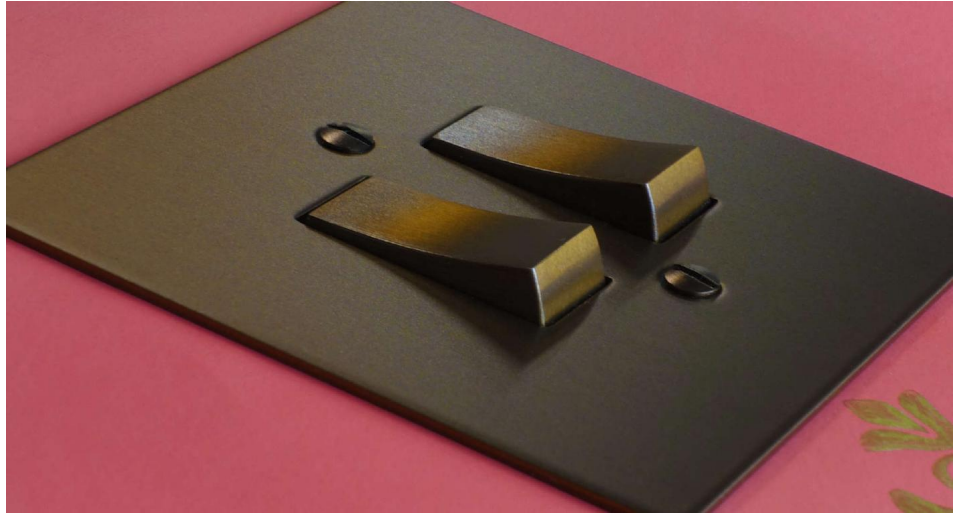

# Flat Plate Horizon Antique Bronze

Horizon Square Recessed Floor Box

Double Antique Bronze

### General

Colour                      Antique Bronze

### Dimensions

Depth                      71.2mm  
Length                      184mm  
Plate Depth                2mm  
Width                        148.8mm

The superior quality of the **Horizon faceplate style** has been designed to suit both traditional and contemporary interiors. Produced with square corners, it features **trimless switches** for exceptional product reliability. To ensure design uniformity throughout a project, non-standard accessories can be made to suit requirements.

A Recessed Floor Box is designed to blend seamlessly into the floor for an unobtrusive appearance. It can be easily opened to reveal a range of electrical outlets, data ports, or multimedia connections, making it a practical and versatile solution for a variety of settings to improve functionality and appearance. From conference rooms and classrooms to offices, living rooms, and kitchens.