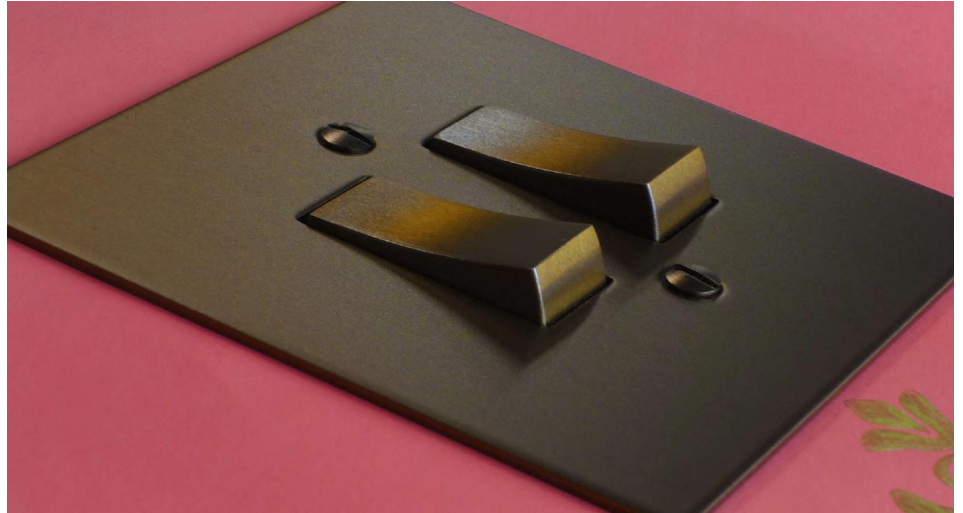

Flat Plate Horizon Antique Bronze

Horizon Square Recessed Floor Box
Double Antique Bronze

MR. RESISTOR[®]
Lighting Specialist Est. 1968

MRBMARFSK2

Double Antique Bronze
Quicklink: Q3B8F

General

Colour Antique Bronze

Dimensions

Depth 71.2mm
Length 184mm
Plate Depth 2mm
Width 148.8mm

The superior quality of the **Horizon faceplate style** has been designed to suit both traditional and contemporary interiors. Produced with square corners, it features **trimless switches** for exceptional product reliability. To ensure design uniformity throughout a project, non-standard accessories can be made to suit requirements.

A Recessed Floor Box is designed to blend seamlessly into the floor for an unobtrusive appearance. It can be easily opened to reveal a range of electrical outlets, data ports, or multimedia connections, making it a practical and versatile solution for a variety of settings to improve functionality and appearance. From conference rooms and classrooms to offices, living rooms, and kitchens.