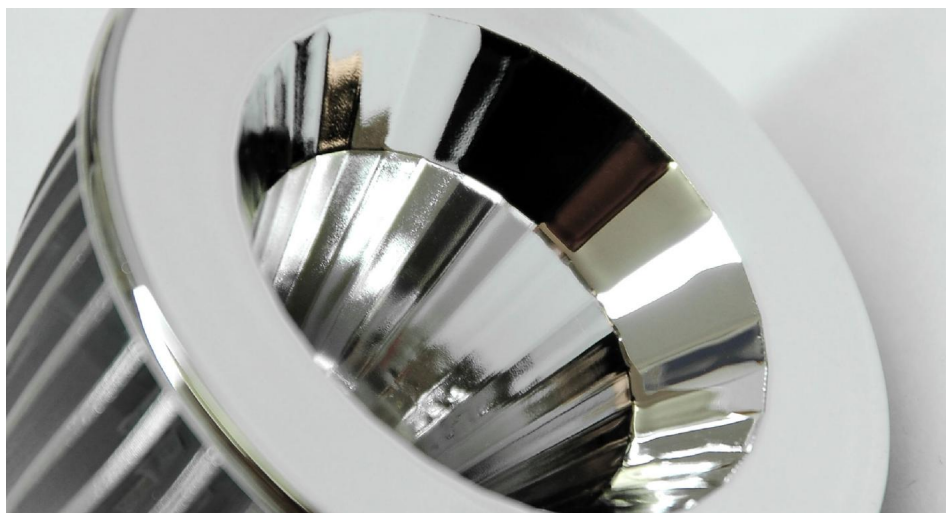

Reality LED GU10

Reality GU10 LED 7W 630lm CRI90 Dimmable Lamp
24° 3000K Warm White

REAL GU10D 24D

24° 3000K Warm White
Quicklink: Q3B3B

General

Cap	GU10
Colour	Chrome
Construction	Aluminium
Dimmable	Yes

Dimmable	Yes
----------	-----

Dimensions

Diameter	50mm
Length	85mm

Electrical

Energy Efficiency Rating	A
Maximum Wattage	7W
Power Factor	0.95
Voltage	240V

Light Characteristics

Beam Angle	24°
Colour Rendering Index	90
Colour Temperature	3000K Warm White
Halogen Equivalent Wattage	75W
Lumens	630 lm
Lumens Per Watt	90 lm/W

The Reality GU10 LED 7W is an LED lamp that matches a halogen lamp in terms of light source and aesthetics. This is achieved with the use of a single Cree LED chip with a reflector built around it. The result gives that arc of light we are all used to seeing with halogen.

The GU10 Reality Lamp is equivalent to a 75W GU10 halogen lamp and, like a halogen lamp, is dimmable. It lasts for 25,000 hours and consumes just 7W.

Key Features

- Replicates halogen reflector
- LED positioned further back for anti glare
- Complies with October 2010 Part L regulations
- Fully dimmable with leading and trailing edge dimmers
- Equivalent to 75W GU10
- Fits GU10 lampholder
- Emergency option available