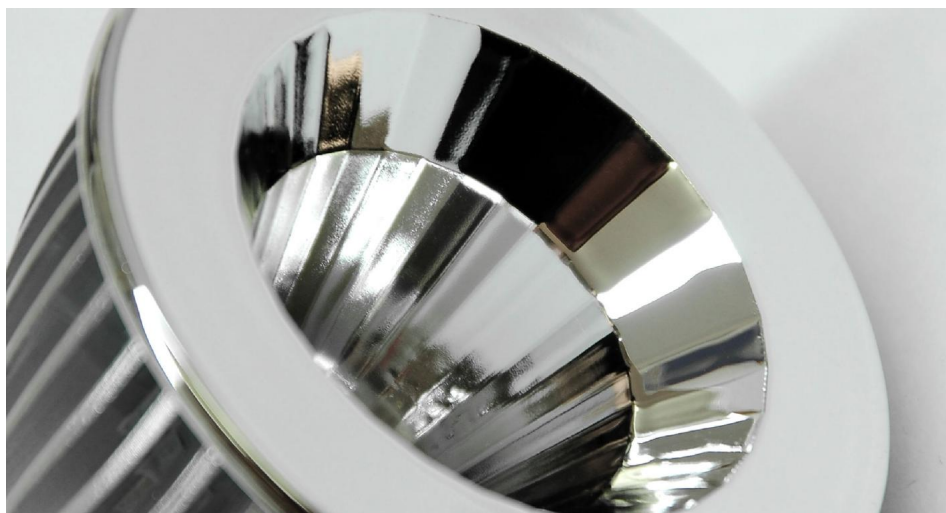

Reality LED GU10

Reality GU10 LED 7W 630lm CRI90 Dimmable Lamp
24° 3000K Warm White

MR. RESISTOR[®]
Lighting Specialist Est. 1968

REAL GU10D 24D

24° 3000K Warm White
Quicklink: Q3B3B

General

Cap	GU10
Colour	Chrome
Construction	Aluminium
Dimmable	Yes

Dimmable Yes

Dimensions

Diameter	50mm
Length	85mm

Electrical

Energy Efficiency Rating	A
Maximum Wattage	7W
Power Factor	0.95
Voltage	240V

Light Characteristics

Beam Angle	24°
Colour Rendering Index	90
Colour Temperature	3000K Warm White
Halogen Equivalent Wattage	75W
Lumens	630 lm
Lumens Per Watt	90 lm/W

The Reality GU10 LED 7W is an LED lamp that matches a halogen lamp in terms of light source and aesthetics. This is achieved with the use of a single Cree LED chip with a reflector built around it. The result gives that arc of light we are all used to seeing with halogen.

The GU10 Reality Lamp is equivalent to a 75W GU10 halogen lamp and, like a halogen lamp, is dimmable. It lasts for 25,000 hours and consumes just 7W.

Key Features

- Replicates halogen reflector
- LED positioned further back for anti glare
- Complies with October 2010 Part L regulations
- Fully dimmable with leading and trailing edge dimmers
- Equivalent to 75W GU10
- Fits GU10 lampholder
- Emergency option available