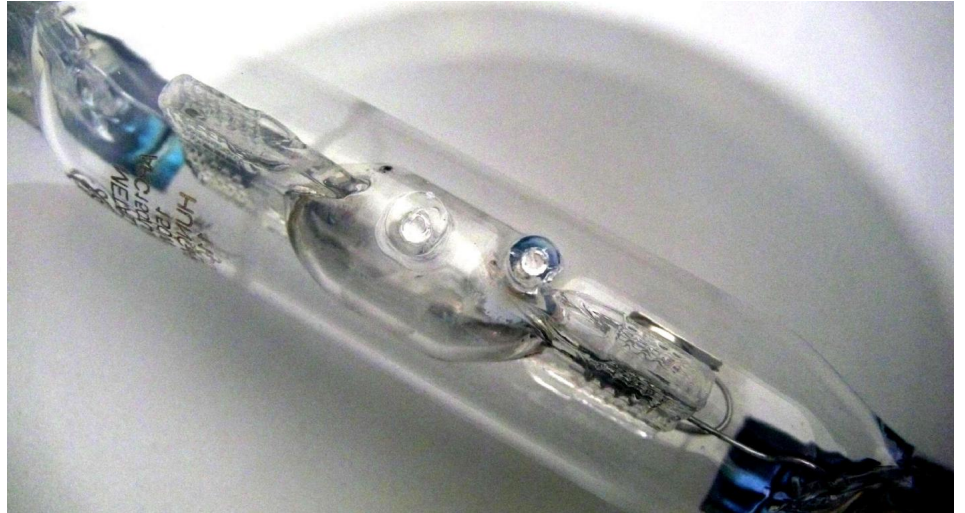

# Double Ended

CMH HIT Double Ended  
5200K Cool White 150W

---

## HQITS150DW

5200K Cool White 150W  
Quicklink: Q3B34

---

**HQI Double Ended** lamps provide a high quality point source of light making them ideal for a variety of retail and decorative applications. They offer a high level of luminance and have a long life to reduce maintenance costs.

### Dimensions

Diameter 25mm

Length 132mm