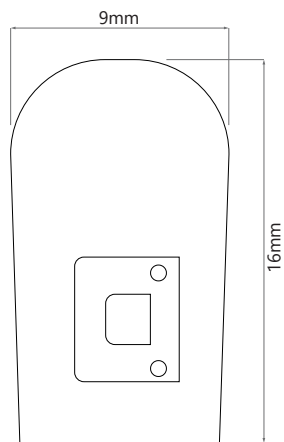

LED Slim Neon Flex 240V

LED Tube 240V 50m Reel Kit

110W Blue

Without End Cap