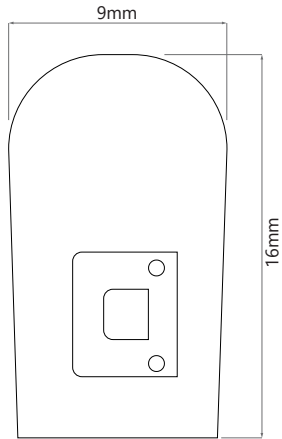

LED Slim Neon Flex 240V

LED Tube 240V 50m Reel Kit
110W Blue

MR. RESISTOR®
Lighting Specialist Est. 1968

Without End Cap