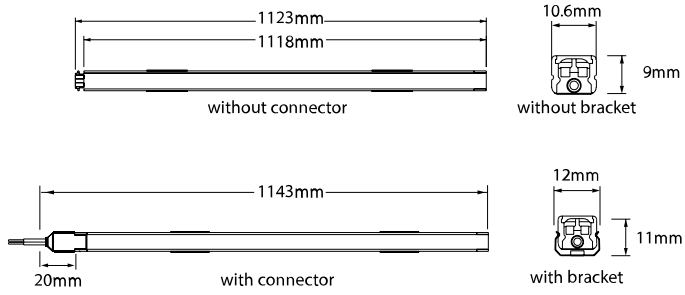

LED FLX Stix NDV (Diva-2) Dimmable

LED FLX Stix NDV (Diva 2) Warm White 2700K 24V 1123mm
15W 1125 lm

Fixture with flat diffuser