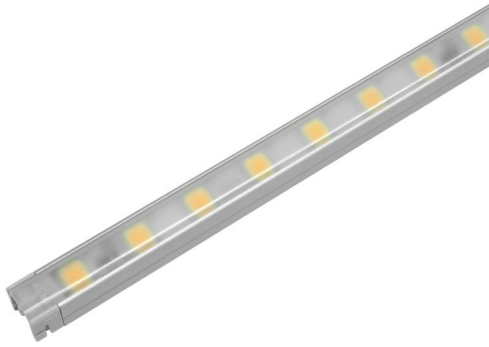

# LED FLX Stix NDV (Diva-2) Dimmable

LED FLX Stix NDV (Diva 2) Warm White 2700K 24V 1123mm  
15W 1125 lm

## NDV15A2B24M 2700

15W 1125 lm

Quicklink: Q388D

The LED Diva2 is a slender fixture that fits almost anywhere and is perfect for showcases and retail cabinet displays. It's a little light that packs a big punch and is easy to install with a quick connection system. The Diva can be fixed by either magnets or clips both provided with the fitting.

### Key Features

- Dark spot free at the linking point
- Eco friendly product
- Super slim size
- Various mounting method

### Dimensions

Height	9mm
Length	1123mm
Width	11mm