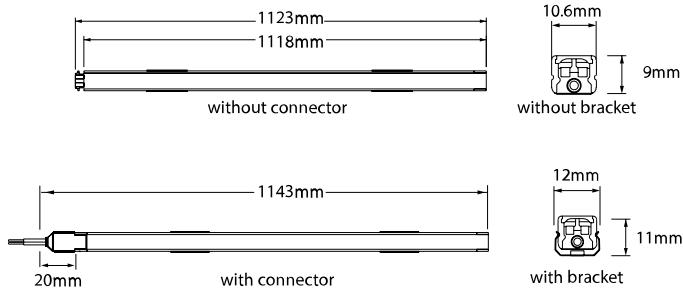

LED FLX Stix NDV (Diva-2) Dimmable

LED FLX Stix NDV (Diva 2) Warm White 2700K 24V 1123mm
15W 1125 lm

MR. RESISTOR®
Lighting Specialist Est. 1968

Fixture with flat diffuser