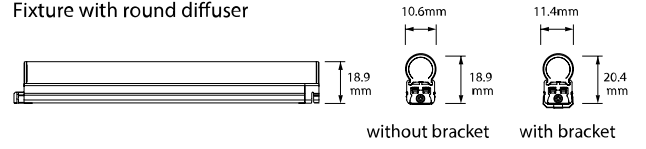

Fixture with round diffuser