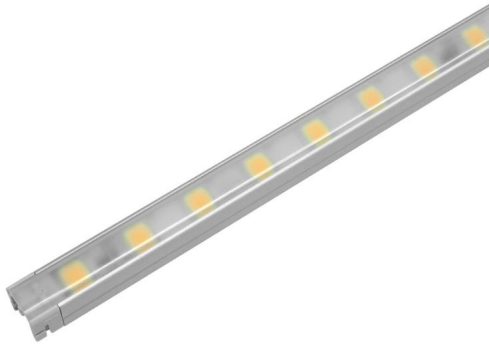

LED FLX Stix NDV (Diva-2) Dimmable

LED FLX Stix NDV (Diva 2) Warm White 2700K 24V 192mm
3W 225 lm

NDV3A2B24M 2700

3W 225 lm
Quicklink: Q388C

The LED Diva2 is a slender fixture that fits almost anywhere and is perfect for showcases and retail cabinet displays. It's a little light that packs a big punch and is easy to install with a quick connection system. The Diva can be fixed by either magnets or clips both provided with the fitting.

Key Features

- Dark spot free at the linking point
- Eco friendly product
- Super slim size
- Various mounting method

General

Colour	White
Construction	Plastic
Dimmable	Yes
IP Rating	IP20

Dimmable	Yes
Maximum Connection	55W
Operating Temperature	0°C ~ 40°C

Dimensions

Height	9mm
Length	200mm
Width	11mm

Electrical

Maximum Wattage	3W
Voltage	24V

Light Characteristics

Colour Rendering Index	80
Colour Temperature	2700K Warm White
Lumens	225 lm
Lumens Per Metre	1125 lm/m
Lumens Per Watt	75 lm/W
Watts Per Metre	15 W/m

LED FLX Stix NDV (Diva-2) Dimmable

LED FLX Stix NDV (Diva 2) Warm White 2700K 24V 192mm
3W 225 lm

Fixture with flat diffuser

Fixture with round diffuser

Fixture with square diffuser