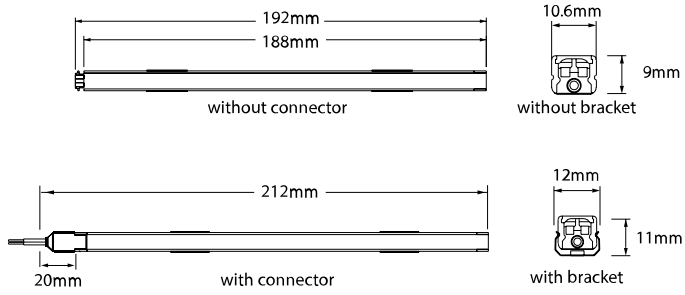

LED FLX Stix NDV (Diva-2) Dimmable

LED FLX Stix NDV (Diva 2) Warm White 2700K 24V 192mm
3W 225 lm

Fixture with flat diffuser