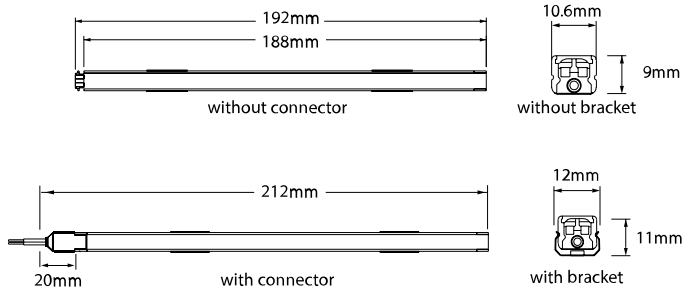

LED FLX Stix NDV (Diva-2) Dimmable

LED FLX Stix NDV (Diva 2) Warm White 2700K 24V 192mm
3W 225 lm

MR. RESISTOR®
Lighting Specialist Est. 1968

Fixture with flat diffuser