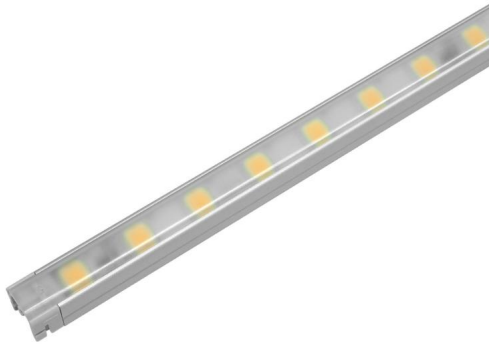

LED FLX Stix NDV (Diva-2) Dimmable

LED FLX Stix NDV (Diva 2) Warm White 2700K 24V 192mm
3W 225 lm

MR. RESISTOR[®]
Lighting Specialist Est. 1968

NDV3A2B24M 2700

3W 225 lm

Quicklink: Q388C

The LED Diva2 is a slender fixture that fits almost anywhere and is perfect for showcases and retail cabinet displays. It's a little light that packs a big punch and is easy to install with a quick connection system. The Diva can be fixed by either magnets or clips both provided with the fitting.

Key Features

- Dark spot free at the linking point
- Eco friendly product
- Super slim size
- Various mounting method

General

| | |
|--------------|---------|
| Colour | White |
| Construction | Plastic |
| Dimmable | Yes |
| IP Rating | IP20 |

| | |
|-----------------------|------------|
| Dimmable | Yes |
| Maximum Connection | 55W |
| Operating Temperature | 0°C ~ 40°C |

Dimensions

| | |
|--------|-------|
| Height | 9mm |
| Length | 200mm |
| Width | 11mm |

LED FLX Stix NDV (Diva-2) Dimmable

LED FLX Stix NDV (Diva 2) Warm White 2700K 24V 192mm
3W 225 lm

MR. RESISTOR[®]
Lighting Specialist Est. 1968

Fixture with flat diffuser

Fixture with round diffuser

Fixture with square diffuser