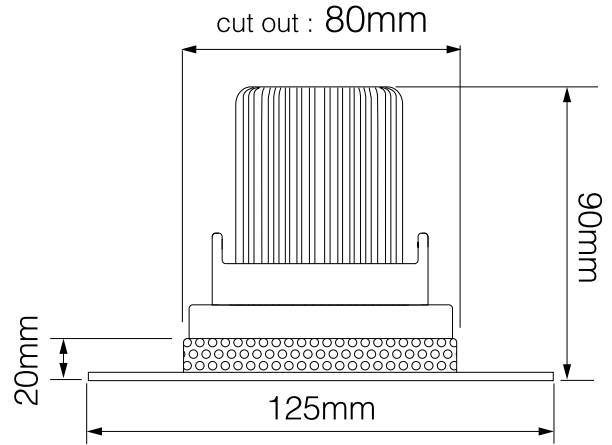

Trimless Round Metal

Trimless Round Fixed Clear Glass Downlight IP54 MR16 12V
Black 50W

FRTRD1BLKMR1655B

Black 50W
Quicklink: Q3820

General

Cap	GU5.3 / MR16
Colour	Black
Construction	Die-Cast Aluminium / Steel Frame
Dimmable	Yes
IP Rating	IP54

Dimensions

Cut Out	80mm (Diameter)
Diameter	72mm
Minimum Ceiling Depth	90mm
Recessed Depth	20mm

Electrical

Maximum Wattage	50W
Voltage	12V

The **Trimless Downlight** is a fixed IP54 rated downlight that is available in round or square, black or white. Using the different lampholders available you can select different light sources; Halogen, LED and Metal Halide. It is designed to be plastered into ceilings to give a **seamless** appearance. One of the advantages is that the downlight can be installed then plastered and painted.

A suction cup is included with this fitting for easy lamp changing.

Trimless Round Metal

Trimless Round Fixed Clear Glass Downlight IP54 MR16 12V
Black 50W

Trimless Downlights with LED Reality MR16

Trimless Downlights with LED Module

Trimless Downlights with 25mm LED Module