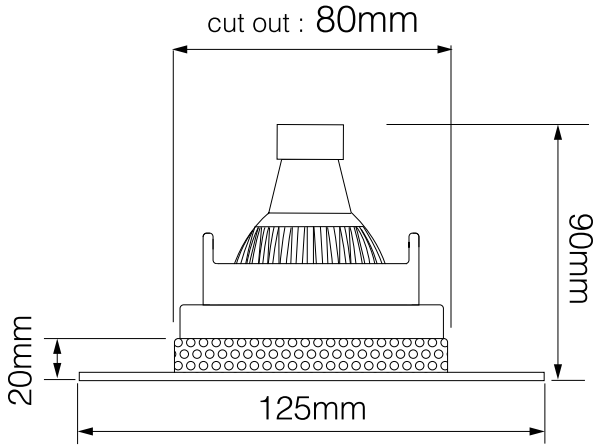

Trimless Round Metal

Trimless Round Fixed Clear Glass Downlight IP54 MR16 12V
Black 50W

FRTRD1BLKMR1655B

Black 50W
Quicklink: Q3820

General

Cap	GU5.3 / MR16
Colour	Black
Construction	Die-Cast Aluminium / Steel Frame
Dimmable	Yes
IP Rating	IP54

Dimensions

Cut Out	80mm (Diameter)
Diameter	72mm
Minimum Ceiling Depth	90mm
Recessed Depth	20mm

Electrical

Maximum Wattage	50W
Voltage	12V

The **Trimless Downlight** is a fixed IP54 rated downlight that is available in round or square, black or white. Using the different lampholders available you can select different light sources; Halogen, LED and Metal Halide. It is designed to be plastered into ceilings to give a **seamless** appearance. One of the advantages is that the downlight can be installed then plastered and painted.

A suction cup is included with this fitting for easy lamp changing.

Trimless Round Metal

Trimless Round Fixed Clear Glass Downlight IP54 MR16 12V
Black 50W

Trimless Downlights with LED Reality MR16

Trimless Downlights with LED Module

Trimless Downlights with 25mm LED Module