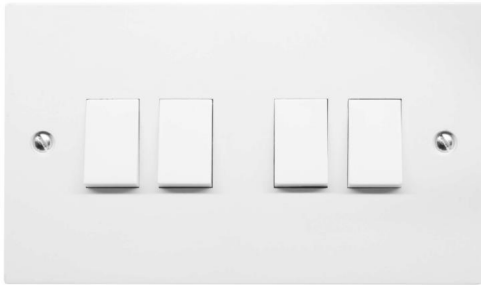

# Raised Plate Square Corner

Rocker Switch

4 gang 10 amp 2 way White

**MR. RESISTOR**<sup>®</sup>  
Lighting Specialist Est. 1968

## D1244

4 gang 10 amp 2 way White

Quicklink: Q3767

The **Raised Plate Contract** range is a cost effective range of switches constructed from a durable plastic.

### General

Colour White  
Construction Plastic

### Dimensions

Plate Depth 10mm