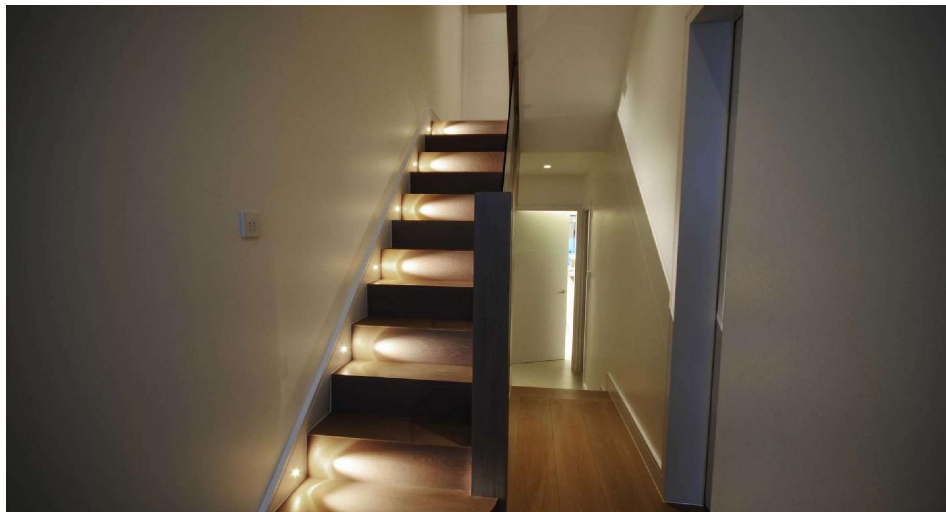

Petit Round

Petit Round Large Recessed 350mA

White 1W

IL92405W05 WHI

White 1W

Quicklink: Q3734

General

Colour	White
Construction	Steel
Dimmable	Yes
IP Rating	IP44

Dimmable Yes

Dimensions

Cable Length	150mm
Cut Out	26mm (Diameter)
Depth	25mm
Diameter	40mm
Plate Depth	3mm

Electrical

Amperage	350mA
Maximum Wattage	1W

Light Characteristics

Beam Angle	5°
Colour Temperature	3000K Warm White
Lumens	80 lm
Lumens Per Watt	80 lm/W

The **Petit Round** is a miniature recessed low level wash light utilising a 1W LED super-bright light in a warm white colour temperature.

Manufactured from steel the Petit displays a 5 degree beam of light giving a subtle low-level lighting effect in walkways, in circulation areas and as a feature maker.

Please note: The cutout diameter will depend on what fixing clip you are using with this product.

Spring clips are included for plaster board installation, a burial tube is available separately for wall installation.

LED Driver Options

- Switching - Use this driver for on/off control. Cannot be used for dimming.
- Dimming - Normal - Use this driver for dimming control. Some dimmers may require a resistive dummy load to meet the minimum load requirements.
- Dimming - 1-10V - Use this driver with a 1-10V dimmer modules or control systems. This type of dimming does not have a minimum load.