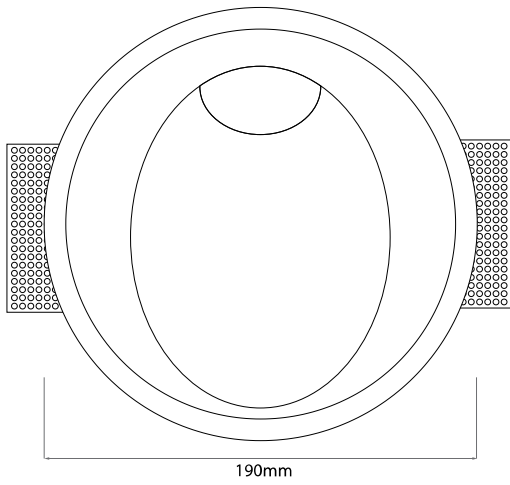

Trimless Egg

GU10 Oval Plaster Invisible 240V
50W White

SEA1038 GU10 WHT

50W White
Quicklink: Q3715

General

Colour	White
Construction	Plaster
Dimmable	Yes

Dimmable Yes

Dimensions

Cut Out	193mm (Diameter)
Depth	162mm
Diameter	190mm

Electrical

Voltage	240V
---------	------

The **Oval Plaster Invisible** is a hidden wall recessed spotlight used for indirect lighting. Its ideally used to highlight walkways such as corridors, paths and stairs.

Important

Once installed, the Oval Plaster **MUST** be plastered over to completely hide the fitting.

The Invisible range has been **designed to be overpainted in Situ** in the ceiling if necessary. The fitting is painted RAL9010 - 30% Gloss level which has a slightly matt surface, to which the emulsion or other paints will adhere to. The finish from the factory is good enough for normal use and will blend in with the most common ceiling finishes. The slightly matt finish on the product will allow it to be carefully repainted to suit any other ceiling colours.

Trimless Egg

GU10 Oval Plaster Invisible 240V
50W White

Diagram 1

Diagram 2