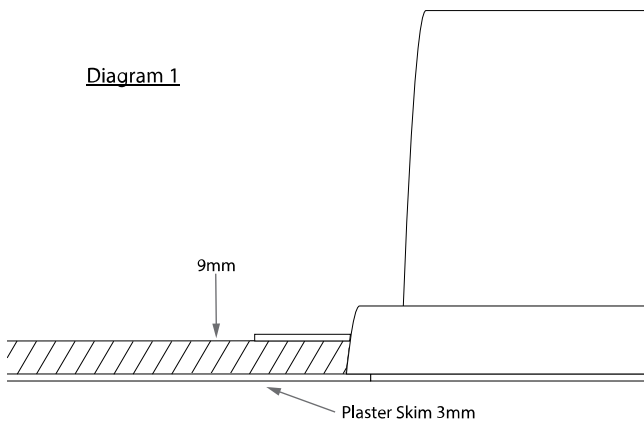

Cut Out	193mm (Diameter)
Depth	162mm
Diameter	190mm

Electrical

Voltage	240V
---------	------

The **Oval Plaster Invisible** is a hidden wall recessed spotlight used for indirect lighting. Its ideally used to highlight walkways such as corridors, paths and stairs.

Important

Once installed, the Oval Plaster **MUST** be plastered over to completely hide the fitting.

The Invisible range has been **designed to be overpainted in Situ** in the ceiling if necessary. The fitting is painted RAL9010 - 30% Gloss level which has a slightly matt surface, to which the emulsion or other paints will adhere to. The finish from the factory is good enough for normal use and will blend in with the most common ceiling finishes. The slightly matt finish on the product will allow it to be carefully repainted to suit any other ceiling colours.

Trimless Egg

GU10 Oval Plaster Invisible 240V
50W White

Diagram 1

Diagram 2