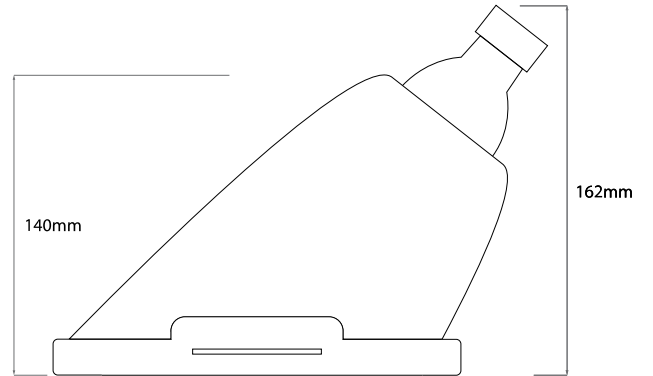

Cut Out	193mm (Diameter)
Depth	162mm
Diameter	190mm

Electrical

Voltage	240V
---------	------

The **Oval Plaster Invisible** is a hidden wall recessed spotlight used for indirect lighting. Its ideally used to highlight walkways such as corridors, paths and stairs.

Trimless Egg

GU10 Oval Plaster Invisible 240V
50W White

Diagram 1

Diagram 2