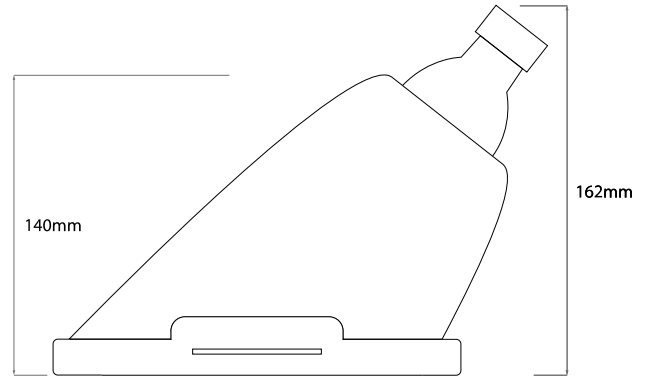

Dimensions

Cut Out	193mm (Diameter)
Depth	162mm
Diameter	190mm

Electrical

Voltage 240V

The **Oval Plaster Invisible** is a hidden wall recessed spotlight used for indirect lighting. Its ideally used to highlight walkways such as corridors, paths and stairs.

Trimless Egg

GU10 Oval Plaster Invisible 240V
50W White

MR. RESISTOR[®]
Lighting Specialist Est. 1968

Diagram 1

Diagram 2