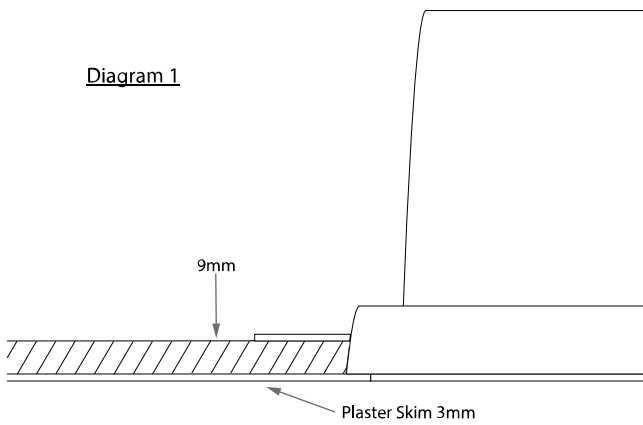

Dimensions

Cut Out	193mm (Diameter)
Depth	162mm
Diameter	190mm

Electrical

Voltage 240V

The **Oval Plaster Invisible** is a hidden wall recessed spotlight used for indirect lighting. Its ideally used to highlight walkways such as corridors, paths and stairs.

Important

Once installed, the Oval Plaster **MUST** be plastered over to completely hide the fitting.

The Invisible range has been **designed to be overpainted in Situ** in the ceiling if necessary. The fitting is painted RAL9010 - 30% Gloss level which has a slightly matt surface, to which the emulsion or other paints will adhere to. The finish from the factory is good enough for normal use and will blend in with the most common ceiling finishes. The slightly matt finish on the product will allow it to be carefully repainted to suit any other ceiling colours.

Trimless Egg

GU10 Oval Plaster Invisible 240V
50W White

MR. RESISTOR[®]
Lighting Specialist Est. 1968

Diagram 1

Diagram 2