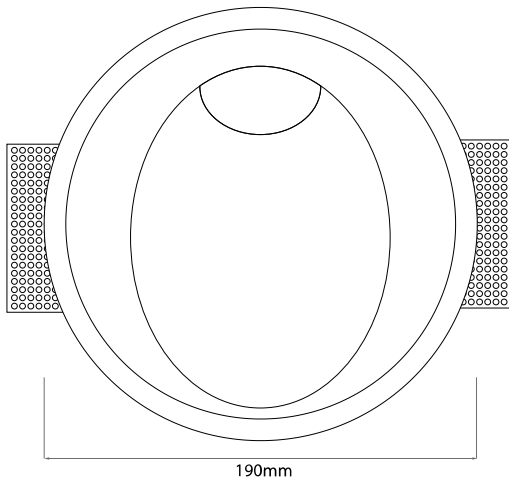

Trimless Egg

GU10 Oval Plaster Invisible 240V
50W White

MR. RESISTOR[®]
Lighting Specialist Est. 1968

SEA1038 GU10 WHT

50W White
Quicklink: Q3715

General

Colour	White
Construction	Plaster
Dimmable	Yes

Dimmable Yes

Dimensions

Cut Out	193mm (Diameter)
Depth	162mm
Diameter	190mm

Electrical

Voltage 240V

The **Oval Plaster Invisible** is a hidden wall recessed spotlight used for indirect lighting. Its ideally used to highlight walkways such as corridors, paths and stairs.

Important

Once installed, the Oval Plaster **MUST** be plastered over to completely hide the fitting.

The Invisible range has been **designed to be overpainted in Situ** in the ceiling if necessary. The fitting is painted RAL9010 - 30% Gloss level which has a slightly matt surface, to which the emulsion or other paints will adhere to. The finish from the factory is good enough for normal use and will blend in with the most common ceiling finishes. The slightly matt finish on the product will allow it to be carefully repainted to suit any other ceiling colours.

Trimless Egg

GU10 Oval Plaster Invisible 240V
50W White

MR. RESISTOR[®]
Lighting Specialist Est. 1968

Diagram 1

Diagram 2