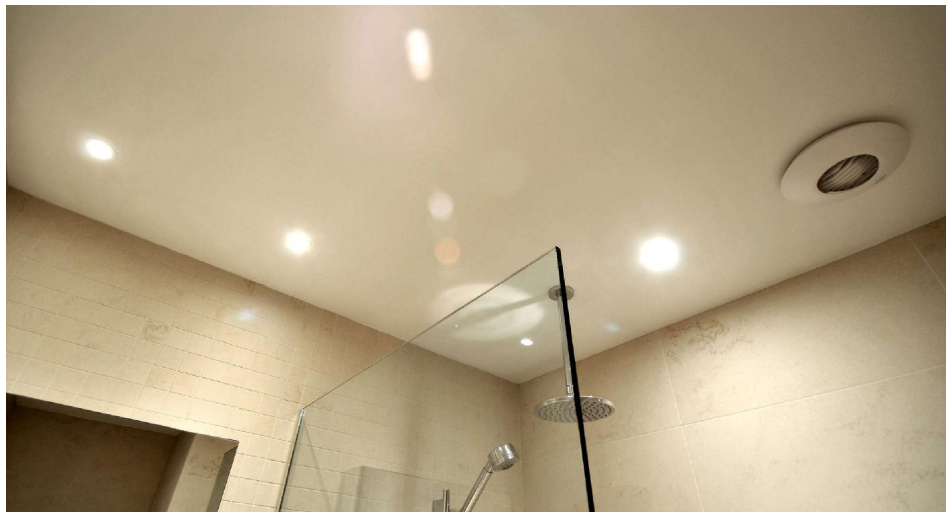

Extractor Fan

Slimline Extractor Fan With Timer 4" 240V

Chrome 20W

GFAN4SLT CHROME

Chrome 20W

Quicklink: Q3712

General

Colour	Chrome
Construction	Plastic
IP Rating	IPX4

Dimensions

Cut Out	100mm (Diameter)
Length	155mm
Plate Depth	13mm
Recessed Depth	69mm

Electrical

Maximum Wattage	20W
Voltage	240V

With an extraction rate of 93m³/hr the **Slimline Bathroom Extractor Fan With Timer** is one of the most powerful 4 inch bathroom extractor fans available and is suitable for either wall or ceiling installation.

Key Features

- Stylish grille
- Attractively designed extractor fan for domestic bathrooms, toilets and kitchens
- NOT for fixing in showers
- Timer adjustable 3-25 minutes

Specifications

- Wall or ceiling mounting options
- Fixings and installation instructions included
- High performance, low noise impeller design
- High gloss abs thermoplastic injection moulding material for strength, durability and appearance
- Double insulated
- Splash Proof IPx4
- Extract capacity 93m³/hr (26l per second) max
- Motor fused thermal protection
- 230V AC 50Hz 20W maximum
- Maximum room temperature 40 degrees C
- Discharge spigot diameter 100mm (4")
- Sound Pressure Level 45dB (A)