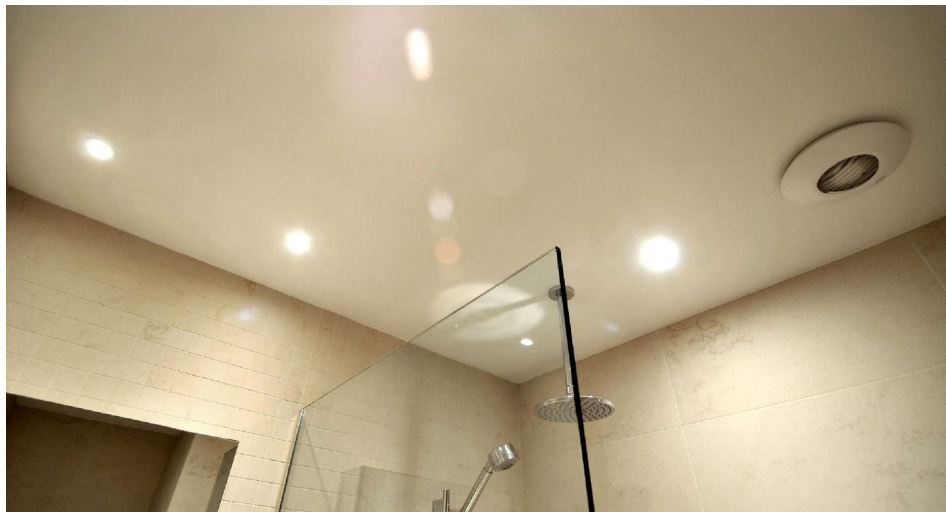

Extractor Fan

Slimline Extractor Fan With Timer 4" 240V

Chrome 20W

MR. RESISTOR[®]
Lighting Specialist Est. 1968

GFAN4SLT CHROME

Chrome 20W

Quicklink: Q3712

General

Colour	Chrome
Construction	Plastic
IP Rating	IPX4

Dimensions

Cut Out	100mm (Diameter)
Length	155mm
Plate Depth	13mm
Recessed Depth	69mm

Electrical

Maximum Wattage	20W
Voltage	240V

With an extraction rate of 93m³/hr the **Slimline Bathroom Extractor Fan With Timer** is one of the most powerful 4 inch bathroom extractor fans available and is suitable for either wall or ceiling installation.

Key Features

- Stylish grille
- Attractively designed extractor fan for domestic bathrooms, toilets and kitchens
- NOT for fixing in showers
- Timer adjustable 3-25 minutes

Specifications

- Wall or ceiling mounting options
- Fixings and installation instructions included
- High performance, low noise impeller design
- High gloss abs thermoplastic injection moulding material for strength, durability and appearance
- Double insulated
- Splash Proof IPx4
- Extract capacity 93m³/hr (26l per second) max
- Motor fused thermal protection
- 230V AC 50Hz 20W maximum
- Maximum room temperature 40 degrees C
- Discharge spigot diameter 100mm (4")
- Sound Pressure Level 45dB (A)