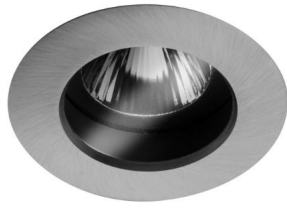

# Elegant

Elegant Fixed Downlight Clear IP54 Baffle Reality LED Module Warm White (2700K)  
10W (=100W) 45°

---

## MR3001 NKL/R45DPS

10W (=100W) 45°  
Quicklink: Q3676

---

### General

Colour	Nickel
Construction	Die-Cast Aluminium
Dimmable	Yes
IP Rating	IP54

Dimmable Yes

# Elegant

Elegant Fixed Downlight Clear IP54 Baffle Reality LED Module Warm White (2700K)  
10W (=100W) 45°

---

Dimensions using our LED Module