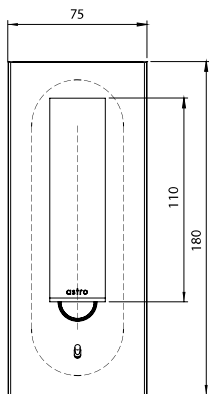

Fuse

Fuse Wall Switched 240V
3W Chrome