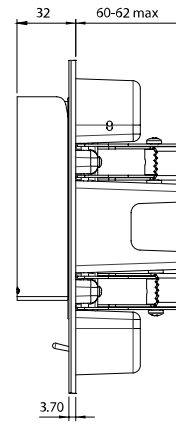

Fuse

Fuse Wall Switched 240V
3W Chrome