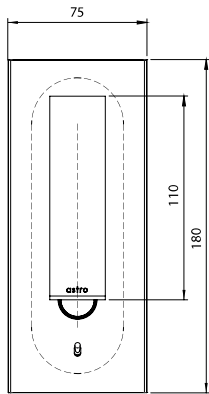

Fuse

Fuse Wall Switched 240V
3W Chrome

MR. RESISTOR®
Lighting Specialist Est. 1968