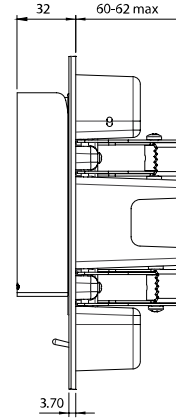

Fuse

Fuse Wall Switched 240V
3W Chrome

MR. RESISTOR®
Lighting Specialist Est. 1968