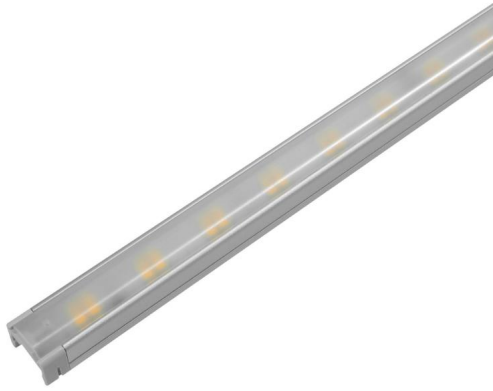

LED FLX Stix DDV (Diva-2 Tunable White) Dimmable

LED Linear Light Diva 2 Dual 145mm 24V Tunable White
3W 225 lm

DDV3AWCB24M 3W

3W 225 lm

Quicklink: Q3533

General

Colour	White
Construction	Plastic
Dimmable	Yes
Dimmable	Yes
Maximum	75W
Connection	
Operating Temperature	0°C ~ 40°C

Dimensions

Height	12mm
Length	145mm
Width	15mm

Electrical

Maximum Wattage	3W
Voltage	24V

Light Characteristics

Colour Rendering Index	80
Lumens	225 lm
Lumens Per Metre	1552 lm/m
Lumens Per Watt	75 lm/W
Watts Per Metre	20.7 W/m

The **LED Diva2 Dual** is a slender fixture that fits almost anywhere and is perfect for showcases and retail cabinet displays. The Diva2 Dual is **Colour Temperature Tunable** from 2700k - 6500k. This is controlled by the Dual In-line Dimmer which also dims the fitting (available separately).

The Diva is easy to install with a quick connection system by either magnets or clips both provided with the fitting.

Key Features

- Colour temperature tunable
- Dark spot free at the linking point
- Eco friendly product
- Super slim size
- Various mounting method