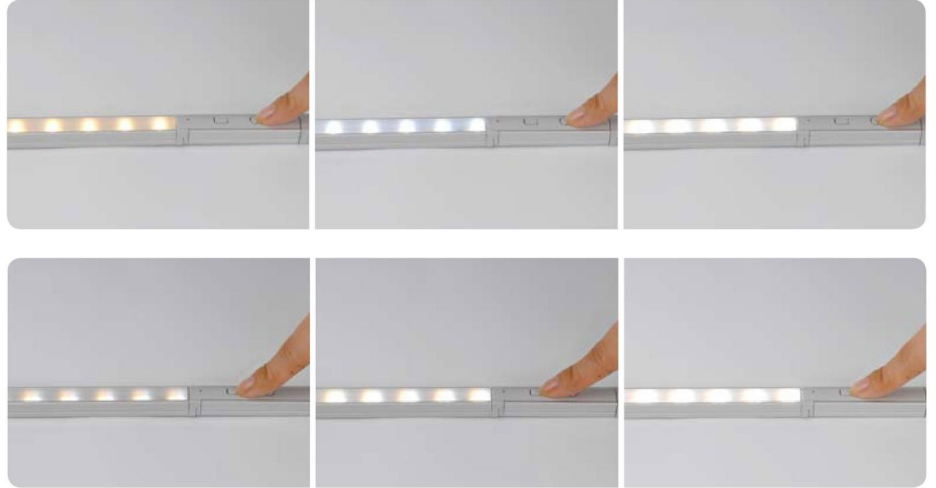

LED FLX Stix DDV (Diva-2 Tunable White) Dimmable

LED Linear Light Diva 2 Dual 145mm 24V Tunable White
3W 225 lm

DDV3AWCB24M 3W

3W 225 lm

Quicklink: Q3533

General

Colour	White
Construction	Plastic
Dimmable	Yes
Dimmable	Yes
Maximum	75W
Connection	
Operating Temperature	0°C ~ 40°C

Dimensions

Height	12mm
Length	145mm
Width	15mm

Electrical

Maximum Wattage	3W
Voltage	24V

Light Characteristics

Colour Rendering Index	80
Lumens	225 lm
Lumens Per Metre	1552 lm/m
Lumens Per Watt	75 lm/W
Watts Per Metre	20.7 W/m

The **LED Diva2 Dual** is a slender fixture that fits almost anywhere and is perfect for showcases and retail cabinet displays. The Diva2 Dual is **Colour Temperature Tunable** from 2700k - 6500k. This is controlled by the Dual In-line Dimmer which also dims the fitting (available separately).

The Diva is easy to install with a quick connection system by either magnets or clips both provided with the fitting.

Key Features

- Colour temperature tunable
- Dark spot free at the linking point
- Eco friendly product
- Super slim size
- Various mounting method