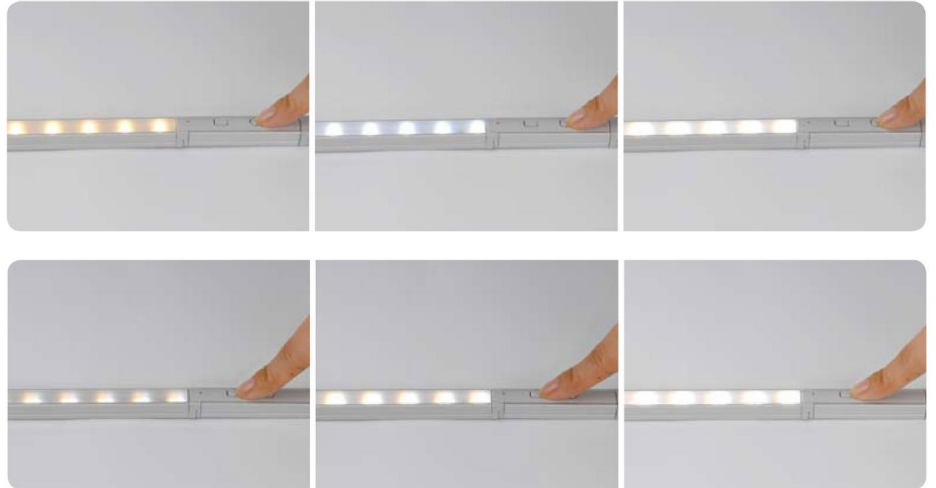

# LED FLX Stix DDV (Diva-2 Tunable White) Dimmable

LED Linear Light Diva 2 Dual 145mm 24V Tunable White  
3W 225 lm

**MR. RESISTOR**<sup>®</sup>  
Lighting Specialist Est. 1968

### Light Characteristics

Colour Rendering Index	80
Lumens	225 lm
Lumens Per Metre	1552 lm/m
Lumens Per Watt	75 lm/W
Watts Per Metre	20.7 W/m

The LED Diva2 Dual is a slender fixture that fits almost anywhere and is perfect for showcases and retail cabinet displays. The Diva2 Dual is **Colour Temperature Tunable** from 2700k - 6500k. This is controlled by the Dual In-line Dimmer which also dims the fitting (available separately).

The Diva is easy to install with a quick connection system by either magnets or clips both provided with the fitting.

### Key Features

- Colour temperature tunable
- Dark spot free at the linking point
- Eco friendly product
- Super slim size
- Various mounting method