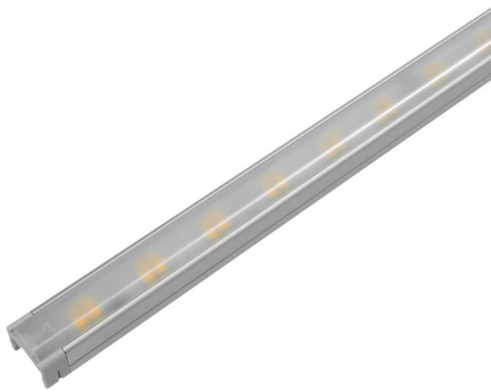

# LED FLX Stix DDV (Diva-2 Tunable White) Dimmable

LED Linear Light Diva 2 Dual 145mm 24V Tunable White  
3W 225 lm

**MR. RESISTOR**<sup>®</sup>  
Lighting Specialist Est. 1968

### Dimensions

Height	12mm
Length	145mm
Width	15mm

### Light Characteristics

Colour Rendering Index	80
Lumens	225 lm
Lumens Per Metre	1552 lm/m
Lumens Per Watt	75 lm/W
Watts Per Metre	20.7 W/m

The LED Diva2 Dual is a slender fixture that fits almost anywhere and is perfect for showcases and retail cabinet displays. The Diva2 Dual is **Colour Temperature Tunable** from 2700k - 6500k. This is controlled by the Dual In-line Dimmer which also dims the fitting (available separately).

The Diva is easy to install with a quick connection system by either magnets or clips both provided with the fitting.