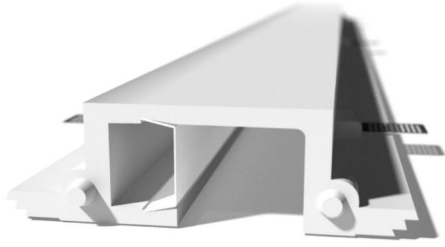

Plaster Extrusion Profiles - LED Tape

Extrusion Micro 50
1500mm Plaster

SEAMICRO50 1.5

1500mm Plaster
Quicklink: Q34B8

General

Colour White
Construction Plaster

Dimensions

Depth 50mm
Length 1500mm

The **Micro 35** extrusion is constructed from high strength plaster. It is used for indirect recessed lighting. LED strips can be used with this extrusion.

The Micro 35 extrusion has a recessed depth of 50mm.