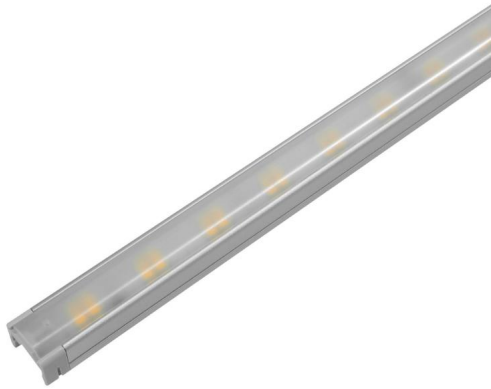

LED FLX Stix HDV (Diva-2 HO) Dimmable

LED Linear Light Diva 2 HO 565mm Cool White 4000K 24V
12W 900 lm

HDV12A4B24M C/W

12W 900 lm
Quicklink: Q349D

The LED Diva2 HO is a slender fixture that fits almost anywhere and is perfect for showcases and retail cabinet displays. It's a little light that packs a big punch and is easy to install with a quick connection system. The Diva can be fixed by either magnets or clips both provided with the fitting.

Key Features

- Dark spot free at the linking point
- Eco friendly product
- Super slim size
- Various mounting method

General

Colour	White
Construction	Plastic
Dimmable	Yes
Dimmable	Yes
Maximum	75W
Connection	
Operating Temperature	0°C ~ 40°C

Dimensions

Height	12mm
Length	565mm
Width	15mm

Electrical

Maximum Wattage	12W
Voltage	24V

Light Characteristics

Colour Rendering Index	80
Colour Temperature	4000K Cool White
Lumens	900 lm
Lumens Per Metre	1593 lm/m
Lumens Per Watt	75 lm/W
Watts Per Metre	21.2 W/m