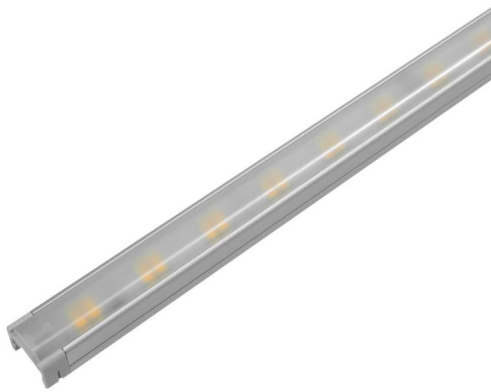

LED FLX Stix HDV (Diva-2 HO) Dimmable

LED Diva 2 HO 565mm Cool White 4000K 24V
12W 900 lm

HDV12A4B24M C/W

12W 900 lm
Quicklink: Q349D

The LED Diva2 HO is a slender fixture that fits almost anywhere and is perfect for showcases and retail cabinet displays. It's a little light that packs a big punch and is easy to install with a quick connection system. The Diva can be fixed by either magnets or clips both provided with the fitting.

Key Features

- Dark spot free at the linking point
- Eco friendly product
- Super slim size
- Various mounting method

General

Colour	White
Construction	Plastic
Dimmable	Yes
Dimmable	Yes
Maximum	75W
Connection	
Operating Temperature	0°C ~ 40°C

Dimensions

Height	12mm
Length	565mm
Width	15mm

Electrical

Maximum Wattage	12W
Voltage	24V

Light Characteristics

Colour Rendering Index	80
Colour Temperature	4000K Cool White
Lumens	900 lm
Lumens Per Metre	1593 lm/m
Lumens Per Watt	75 lm/W
Watts Per Metre	21.2 W/m