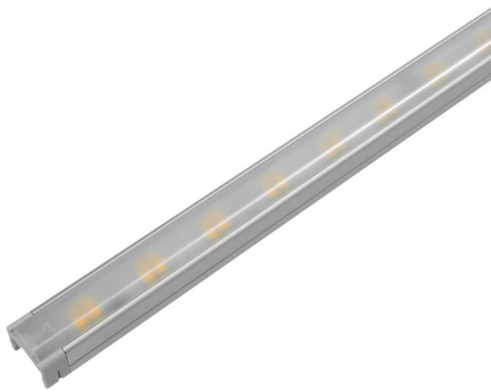

LED FLX Stix HDV (Diva-2 HO) Dimmable

LED Linear Light Diva 2 HO 565mm Cool White 4000K 24V
12W 900lm

MR. RESISTOR[®]
Lighting Specialist Est. 1968

HDV12A4B24M C/W

12W 900lm
Quicklink: Q349D

The LED Diva2 HO is a slender fixture that fits almost anywhere and is perfect for showcases and retail cabinet displays. It's a little light that packs a big punch and is easy to install with a quick connection system. The Diva can be fixed by either magnets or clips both provided with the fitting.

Key Features

- Dark spot free at the linking point
- Eco friendly product
- Super slim size
- Various mounting method

General

Colour	White
Construction	Plastic
Dimmable	Yes
Dimmable	Yes
Maximum	75W
Connection	
Operating Temperature	0°C ~ 40°C

Dimensions

Height	12mm
Length	565mm
Width	15mm

Electrical

Maximum Wattage	12W
Voltage	24V

Light Characteristics

Colour Rendering Index	80
Colour Temperature	4000K Cool White
Lumens	900lm
Lumens Per Metre	1593lm/m
Lumens Per Watt	75lm/W
Watts Per Metre	21.2W/m