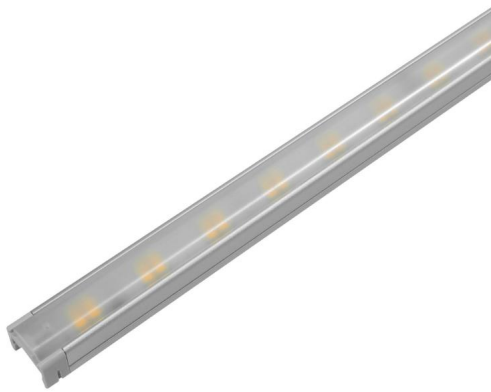

# LED FLX Stix HDV (Diva-2 HO) Dimmable

LED Diva 2 HO 565mm Cool White 4000K 24V  
12W 900lm

**MR. RESISTOR**<sup>®</sup>  
Lighting Specialist Est. 1968

## HDV12A4B24M C/W

12W 900lm  
Quicklink: Q349D

The LED Diva2 HO is a slender fixture that fits almost anywhere and is perfect for showcases and retail cabinet displays. It's a little light that packs a big punch and is easy to install with a quick connection system. The Diva can be fixed by either magnets or clips both provided with the fitting.

### Key Features

- Dark spot free at the linking point
- Eco friendly product
- Super slim size
- Various mounting method

### Dimensions

Height	12mm
Length	565mm
Width	15mm