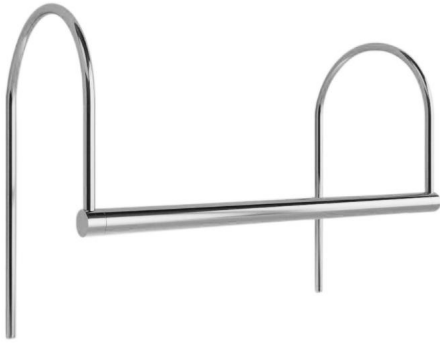

Betec Clarus

Clarus LED Picture Light 560mm 3000K Warm White 24V
4.5W Chrome

BE01CO05MT11 CHR

4.5W Chrome

Quicklink: Q346D

General

Colour	Chrome
Construction	Brass
Dimmable	Yes
IP Rating	IP20

Dimmable No

Dimensions

Head Diameter	15mm
Height	200mm
Length	560mm

Electrical

Energy Efficiency Rating	A
Maximum Wattage	4.5W
Voltage	24V DC

Light Characteristics

Colour Rendering Index	94
Colour Temperature	3000K Warm White
Lumens	261 lm
Lumens Per Watt	58 lm/W

The Clarus LED Picture light is a lightweight, hand-crafted picture light that is manufactured using traditional metalworking craft. The brass construction allows for numerous finishes to be applied to the picture light, all finishes are hand applied and cured 180°C.

The LED lights have a high constant luminous efficiency with low power consumption and a long lifespan which makes it ideal for modern picture lighting.

A 24V 12W switching driver is included with this picture light. This driver is not dimmable. Driver dimensions: 94mm x 36mm x 18mm.