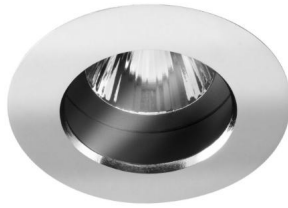

Elegant

Elegant Fixed Downlight Clear IP54 Baffle LED Reality GU10 Warm White

(3000K)

7W (=75W) 45°

MR. RESISTOR[®]
Lighting Specialist Est. 1968

MR3025 CCL/R45D3K

7W (=75W) 45°

Quicklink: Q33A1

General

Cap	GU10
Colour	Chrome
Construction	Die-Cast Aluminium
Dimmable	Yes
IP Rating	IP54

Dimmable Yes

Dimensions

Cut Out	62mm (Diameter)
Diameter	70mm
Minimum Ceiling Depth	120mm

Electrical

Energy Efficiency Rating	A
Maximum Wattage	7W
Power Factor	0.95
Voltage	240V

Light Characteristics

Beam Angle	45°
Colour Rendering Index	80
Colour Temperature	3000K Warm White
Halogen Equivalent Wattage	75W
Lumens	630 lm

Page 1 of 2

The **50mm Fixed Downlighter** holds a 50mm lamp. The downlighter uses a spring retention system for easy installation and lamp changing.

The **Reality GU10 LED 7W** Lamp is equivalent to a 75W GU10 halogen lamp and, like a halogen lamp, is dimmable.

Key Features

- Complies with October 2010 Part L regulations
- Fully dimmable with leading edge dimmers
- Lifetime of 25,000 hrs