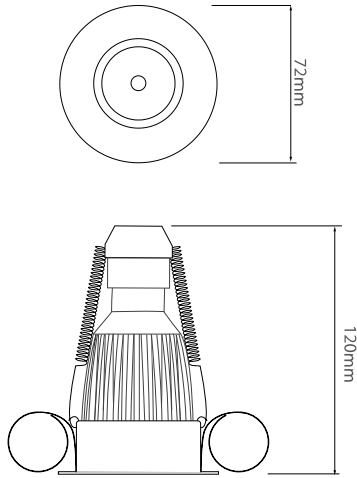

Elegant

Fixed Downlight Bathroom GU10 240V
50W Chrome

MR3025 CLR/CHR

50W Chrome

Quicklink: Q338D

The 50mm Fixed Downlight holds a 50mm lamp. The downlight uses a spring retention system for easy installation and lamp changing.

This fitting is rated IP54 and can, therefore, be used in a bathroom.

General

Cap	GU10
Colour	Chrome
Construction	Die-Cast Aluminium
Dimmable	Yes
IP Rating	IP54

Dimensions

Cut Out	64mm (Diameter)
Diameter	72mm
Minimum Ceiling Depth	86mm (Standard LED), 118mm (Long LED)

Electrical

Maximum Wattage	50W
Voltage	240V

Elegant

Fixed Downlight Bathroom GU10 240V
50W Chrome

Dimensions using our GU10 LED 7W lamps

Dimensions using our GU10 LED 5W Retro lamps

Dimensions using our LED Module

Dimensions using our LED Module