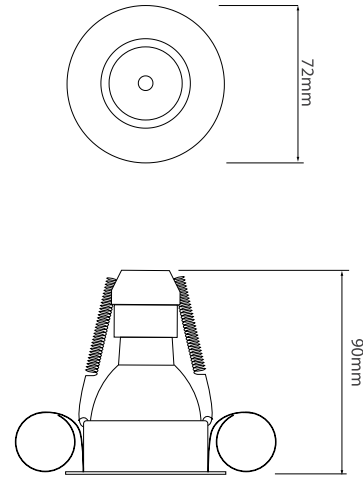

Elegant

Fixed Downlight Bathroom GU10 240V
50W Chrome

MR3025 CLR/CHR

50W Chrome

Quicklink: Q338D

The 50mm Fixed Downlight holds a 50mm lamp. The downlight uses a spring retention system for easy installation and lamp changing.

This fitting is rated IP54 and can, therefore, be used in a bathroom.

General

Cap	GU10
Colour	Chrome
Construction	Die-Cast Aluminium
Dimmable	Yes
IP Rating	IP54

Dimensions

Cut Out	64mm (Diameter)
Diameter	72mm
Minimum Ceiling Depth	86mm (Standard LED), 118mm (Long LED)

Electrical

Maximum Wattage	50W
Voltage	240V

Elegant

Fixed Downlight Bathroom GU10 240V
50W Chrome

Dimensions using our GU10 LED 7W lamps

Dimensions using our GU10 LED 5W Retro lamps

Dimensions using our LED Module

Dimensions using our LED Module