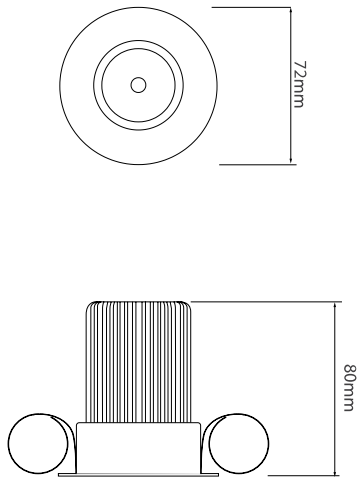

Elegant

Fixed Downlight Bathroom GU10 240V
50W Chrome

MR3025 CLR/CHR

50W Chrome

Quicklink: Q338D

The 50mm Fixed Downlight holds a 50mm lamp. The downlight uses a spring retention system for easy installation and lamp changing.

This fitting is rated IP54 and can, therefore, be used in a bathroom.

General

Cap	GU10
Colour	Chrome
Construction	Die-Cast Aluminium
Dimmable	Yes
IP Rating	IP54

Dimensions

Cut Out	64mm (Diameter)
Diameter	72mm
Minimum Ceiling Depth	86mm (Standard LED), 118mm (Long LED)

Electrical

Maximum Wattage	50W
Voltage	240V

Elegant

Fixed Downlight Bathroom GU10 240V
50W Chrome

Dimensions using our GU10 LED 7W lamps

Dimensions using our GU10 LED 5W Retro lamps

Dimensions using our LED Module

Dimensions using our LED Module