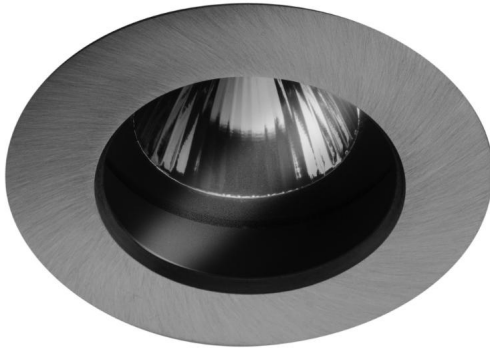

Elegant

Fixed Downlight 50 IP54 Clear 12V
50W Nickel

MR3001 CLR/NKL

50W Nickel
Quicklink: Q3388

The 50mm Fixed Downlighter Bathroom holds a 50mm lamp. The downlighter uses a spring retention system for easy installation and lamp changing. This fitting is IP54 rated making it suitable for bathrooms.

General

Cap	GU5.3 / MR16
Colour	Nickel
Construction	Die-Cast Aluminium
Dimmable	Yes
IP Rating	IP54

Dimensions

Cut Out	62mm (Diameter)
Diameter	72mm
Minimum Ceiling Depth	80mm

Electrical

Maximum Wattage	50W
Voltage	12V