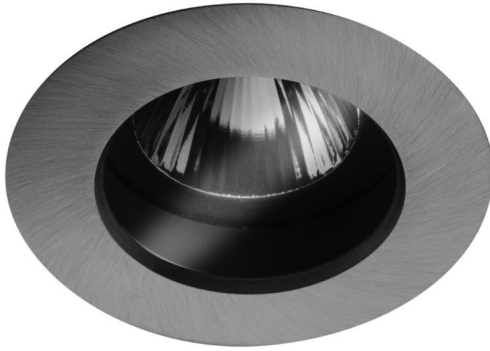

Elegant

Fixed Downlight 50 IP54 Clear 12V
50W Nickel

MR. RESISTOR[®]
Lighting Specialist Est. 1968

MR3001 CLR/NKL

50W Nickel
Quicklink: Q3388

The **50mm Fixed Downlighter Bathroom** holds a 50mm lamp. The downlighter uses a spring retention system for easy installation and lamp changing. This fitting is IP54 rated making it suitable for bathrooms.

General

Cap	GU5.3 / MR16
Colour	Nickel
Construction	Die-Cast Aluminium
Dimmable	Yes
IP Rating	IP54

Dimensions

Cut Out	62mm (Diameter)
Diameter	72mm
Minimum Ceiling Depth	80mm

Electrical

Maximum Wattage	50W
Voltage	12V