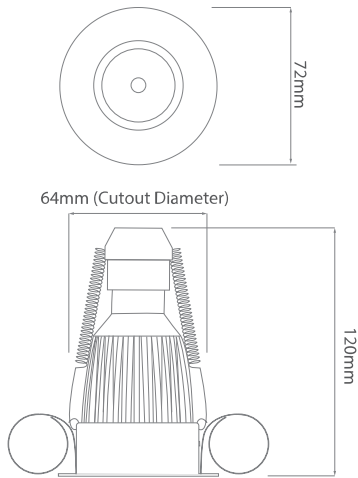

Elegant

Fixed Downlight GU10 240V
50W Nickel

MR2025 NICKEL

50W Nickel
Quicklink: Q337B

General

Cap	GU10
Colour	Nickel
Construction	Die-Cast Aluminium
Dimmable	Yes

Dimensions

Cut Out	64mm (Diameter)
Diameter	72mm
Minimum Ceiling Depth	86mm (Standard LED), 118mm (Long LED)

Electrical

Maximum Wattage	50W
Voltage	240V

The 50mm Fixed Downlight holds a 50mm lamp. The downlight uses a spring retention system for easy installation and lamp changing.

Please note: the ceiling depth for this downlight depends on the lamp choice. For a standard halogen GU10 lamp, the depth is 85mm. For an LED GU10 lamp a ceiling depth of 120mm should be allowed.

Elegant

Fixed Downlight GU10 240V
50W Nickel

Dimensions using our GU10 LED 7W lamps

Dimensions using our GU10 LED 5W Retro lamps

Dimensions using our LED Module

Dimensions using our LED Module