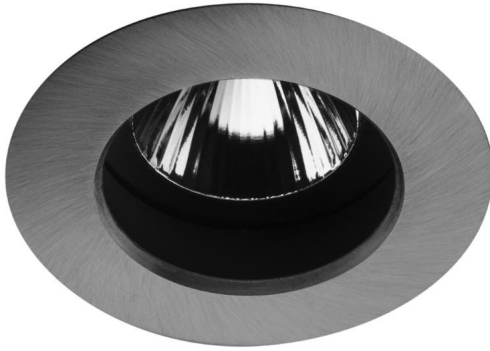

Elegant

Fixed Downlight GU10 240V
50W Nickel

MR2025 NICKEL

50W Nickel
Quicklink: Q337B

General

Cap	GU10
Colour	Nickel
Construction	Die-Cast Aluminium
Dimmable	Yes

Dimensions

Cut Out	64mm (Diameter)
Diameter	72mm
Minimum Ceiling Depth	86mm (Standard LED), 118mm (Long LED)

Electrical

Maximum Wattage	50W
Voltage	240V

The 50mm Fixed Downlight holds a 50mm lamp. The downlight uses a spring retention system for easy installation and lamp changing.

Please note: the ceiling depth for this downlight depends on the lamp choice. For a standard halogen GU10 lamp, the depth is 85mm. For an LED GU10 lamp a ceiling depth of 120mm should be allowed.

Elegant

Fixed Downlight GU10 240V
50W Nickel

Dimensions using our GU10 LED 7W lamps

Dimensions using our GU10 LED 5W Retro lamps

Dimensions using our LED Module

Dimensions using our LED Module