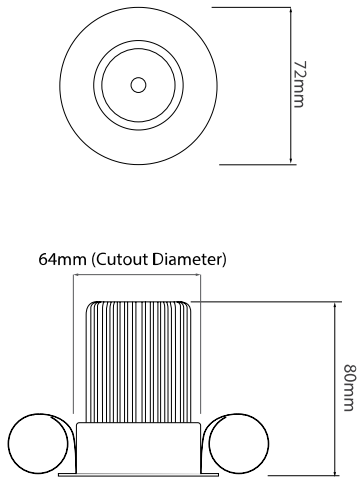

Elegant

Fixed Downlight GU10 240V
50W Nickel

MR2025 NICKEL

50W Nickel
Quicklink: Q337B

General

Cap	GU10
Colour	Nickel
Construction	Die-Cast Aluminium
Dimmable	Yes

Dimensions

Cut Out	64mm (Diameter)
Diameter	72mm
Minimum Ceiling Depth	86mm (Standard LED), 118mm (Long LED)

Electrical

Maximum Wattage	50W
Voltage	240V

The 50mm Fixed Downlight holds a 50mm lamp. The downlight uses a spring retention system for easy installation and lamp changing.

Please note: the ceiling depth for this downlight depends on the lamp choice. For a standard halogen GU10 lamp, the depth is 85mm. For an LED GU10 lamp a ceiling depth of 120mm should be allowed.

Elegant

Fixed Downlight GU10 240V
50W Nickel

Dimensions using our GU10 LED 7W lamps

Dimensions using our GU10 LED 5W Retro lamps

Dimensions using our LED Module

Dimensions using our LED Module