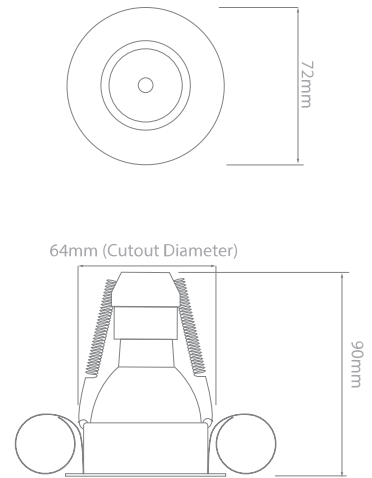

Elegant

Fixed Downlight GU10 240V
50W Nickel

MR2025 NICKEL

50W Nickel
Quicklink: Q337B

General

Cap	GU10
Colour	Nickel
Construction	Die-Cast Aluminium
Dimmable	Yes

Dimensions

Cut Out	64mm (Diameter)
Diameter	72mm
Minimum Ceiling Depth	86mm (Standard LED), 118mm (Long LED)

Electrical

Maximum Wattage	50W
Voltage	240V

The 50mm Fixed Downlight holds a 50mm lamp. The downlight uses a spring retention system for easy installation and lamp changing.

Please note: the ceiling depth for this downlight depends on the lamp choice. For a standard halogen GU10 lamp, the depth is 85mm. For an LED GU10 lamp a ceiling depth of 120mm should be allowed.

Elegant

Fixed Downlight GU10 240V
50W Nickel

Dimensions using our GU10 LED 7W lamps

Dimensions using our GU10 LED 5W Retro lamps

Dimensions using our LED Module

Dimensions using our LED Module