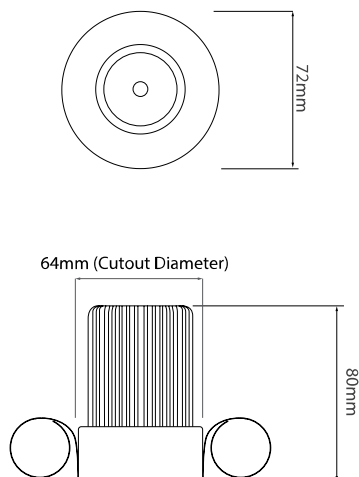

MR2025 NICKEL

50W Nickel
Quicklink: Q337B

General

Cap	GU10
Colour	Nickel
Construction	Die-Cast Aluminium
Dimmable	Yes

Dimensions

Cut Out	64mm (Diameter)
Diameter	72mm
Minimum Ceiling Depth	86mm (Standard LED), 118mm (Long LED)

Electrical

Maximum Wattage	50W
Voltage	240V

The 50mm Fixed Downlight holds a 50mm lamp. The downlight uses a spring retention system for easy installation and lamp changing.

Please note: the ceiling depth for this downlight depends on the lamp choice. For a standard halogen GU10 lamp, the depth is 85mm. For an LED GU10 lamp a ceiling depth of 120mm should be allowed.

Dimensions using our GU10 LED 7W lamps

Dimensions using our GU10 LED 5W Retro lamps

Dimensions using our LED Module

Dimensions using our LED Module