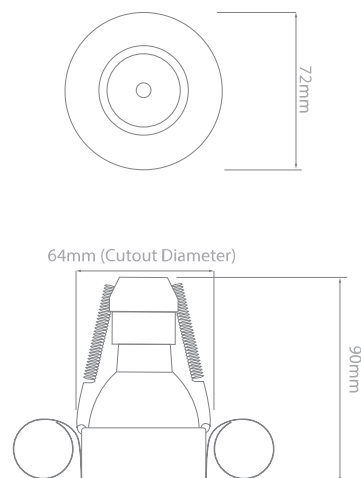

MR2025 NICKEL

50W Nickel
Quicklink: Q337B

General

Cap	GU10
Colour	Nickel
Construction	Die-Cast Aluminium
Dimmable	Yes

Dimensions

Cut Out	64mm (Diameter)
Diameter	72mm
Minimum Ceiling Depth	86mm (Standard LED), 118mm (Long LED)

Electrical

Maximum Wattage	50W
Voltage	240V

The 50mm Fixed Downlight holds a 50mm lamp. The downlight uses a spring retention system for easy installation and lamp changing.

Please note: the ceiling depth for this downlight depends on the lamp choice. For a standard halogen GU10 lamp, the depth is 85mm. For an LED GU10 lamp a ceiling depth of 120mm should be allowed.

Dimensions using our GU10 LED 7W lamps

Dimensions using our GU10 LED 5W Retro lamps

Dimensions using our LED Module

Dimensions using our LED Module