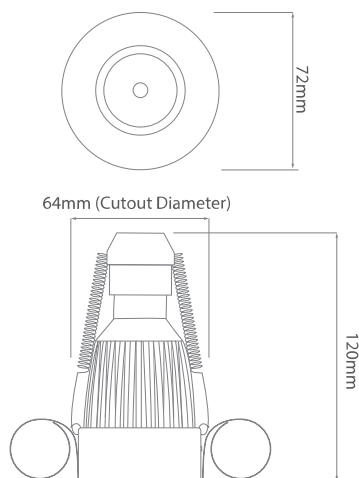

MR2025 NICKEL

50W Nickel
Quicklink: Q337B

General

Cap	GU10
Colour	Nickel
Construction	Die-Cast Aluminium
Dimmable	Yes

Dimensions

Cut Out	64mm (Diameter)
Diameter	72mm
Minimum Ceiling Depth	86mm (Standard LED), 118mm (Long LED)

Electrical

Maximum Wattage	50W
Voltage	240V

The 50mm Fixed Downlight holds a 50mm lamp. The downlight uses a spring retention system for easy installation and lamp changing.

Please note: the ceiling depth for this downlight depends on the lamp choice. For a standard halogen GU10 lamp, the depth is 85mm. For an LED GU10 lamp a ceiling depth of 120mm should be allowed.

Dimensions using our GU10 LED 7W lamps

Dimensions using our GU10 LED 5W Retro lamps

Dimensions using our LED Module

Dimensions using our LED Module