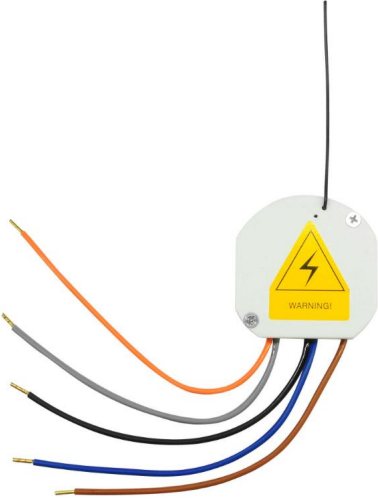

## WISE BLIND 240V

400W White  
Quicklink: Q334F

---

### Dimensions

Depth	25mm
Length	50mm
Width	50mm

### Electrical

Maximum Wattage	400W
Voltage	240V

Radio Control unit for blinds, shutters, gates, etc, which can be inserted in electrical boxes with a diameter of 55mm. Works up to and including 400w tubular motors via wireless or pushbutton. Allows for up, down and stop functions when controlling your blinds.

The **Wise Blind Receiver** can control up to 400 watts of blinds. Input for dynamic push button with open/stop/close function.