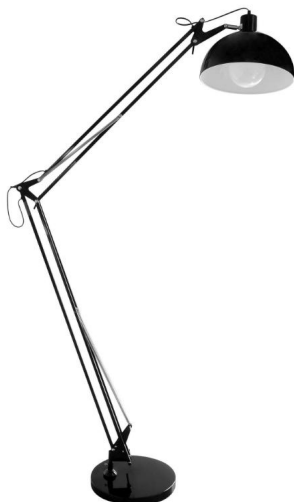

Giant

Giant Angle 240V
60W Black

GIANT FLOOR BLK

60W Black

Quicklink: Q32CD

The **Giant Angle Lamp** is a stylish floor standing light. The arm can be easily adjusted and swivelled to suit your requirements.

This floor lamp is complete with three pin plug and floor switch. Available in black, silver, red or white. A ES lamp is required separately.

General

Cap	ES / E27
Colour	Black
Construction	Steel

Dimensions

Base Diameter	310mm
Cable Length	1700mm
Height	1.8mm
Shade Diameter	310mm

Electrical

Maximum Wattage	60W
Voltage	240V
